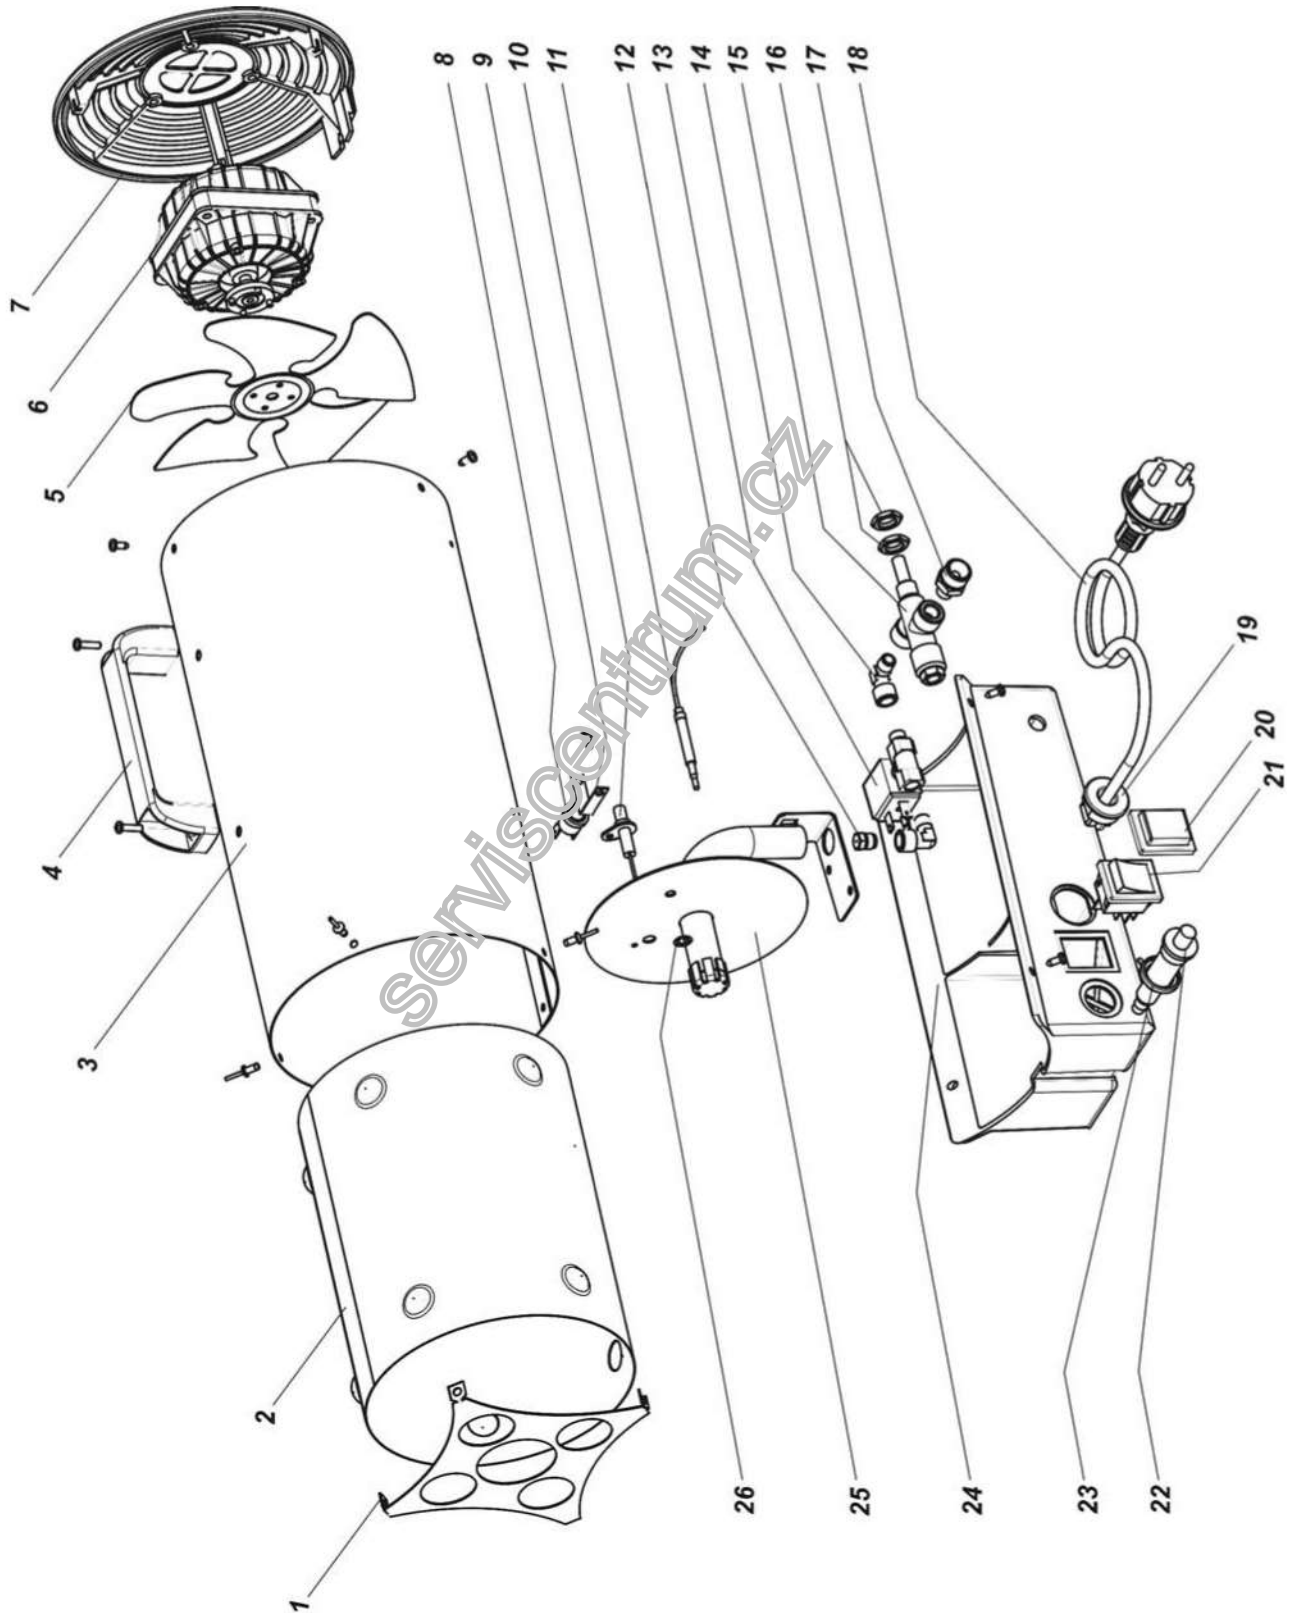

Spareparts MASTER GAS HEATERS

MODEL 10 kW

ILLUSTRATED PARTS BREAKDOWN

Cod. 4160.795

Spareparts MASTER GAS HEATERS 10 kW

Pos.	Code NR	Description
1	4160.714	OUTLET GRID
2	4161.336	COMBUSTION CHAMBER
3	4160.918	YELLOW COVER RAL 1006
4	4160.715	PLASTIC HANDLE
5	4160.689	FAN Ø172 19°
6	4160.628	ELECTRIC MOTOR 29 W 230/50-60HZ IP44
7	4160.713	PLASTIC GRID
8	4160.636	SAFETY THERMOSTAT
9	4160.708	SUPPORT FOR THERMOSTAT
10	4160.707	IGNITION ELECTRICAL FOLDER
11	4160.654	INTERRUPTED THERMOCOUPLE
12	4160.746	GAS NOZZLE
13	4160.655	ELECTRO VALVE
14	4160.620	90° DEGREE ELBOW 1/8"
15	4160.653	SAFETY GAS VALVE
16	4160.701	RING NUT M12X0,75
17	4160.700	GAS INLET 3/8 M - 1/8 M
18	4160.733	ELECTRIC CABLE
19	4160.635	KEEPER WIRE DEVICE
20	4160.638	COVER SWITCH
21	4160.637	SWITCH
22	4162.222	PIEZO IGNITOR WITH ADAPTER
23	N/A	ADAPTER FOR PIEZO IGNITOR
24	4160.699	PLASTIC BASE
25	4160.702	GAS BURNTIP
26	4160.627	ELASTIC WASHER

N/A = Parts Not Available