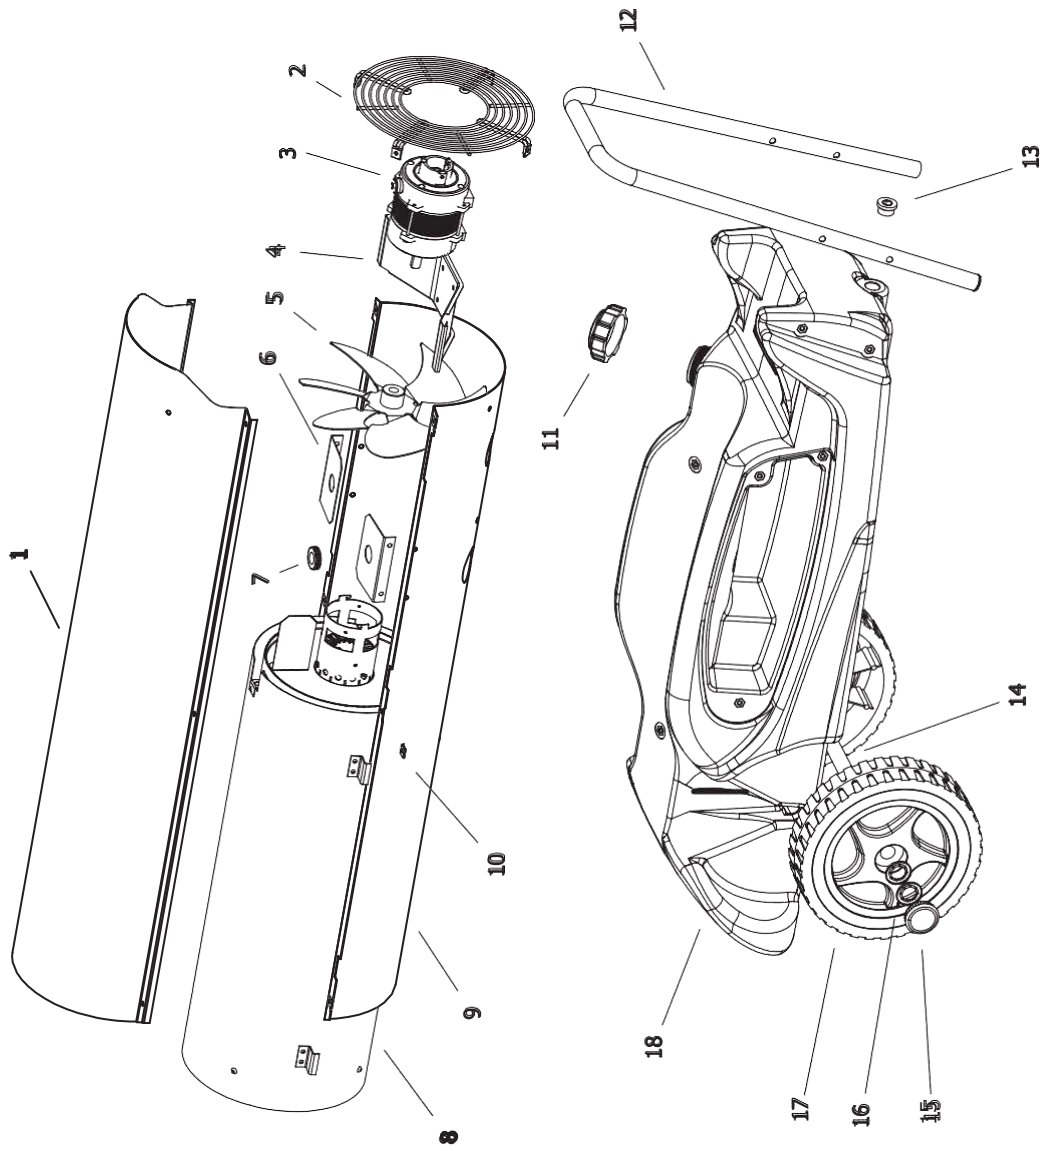

B 180 2011 MODEL

UNIT 1

ILLUSTRATED PARTS BREAKDOWN

From Serial Number: 30803707

Edizione 2011
Rev. A

B 180 2011 MODEL

UNIT 2

ILLUSTRATED PARTS BREAKDOWN

From Serial Number: 30803707

Edizione 2011
Rev. A

Pos.	Code NR	Description
1	4033.016	UPPER SHELL
2	4032.836	GRID
3	4032.815	MOTOR
4	4032.835	MOTOR BRACKET
5	4032.814	FAN
6	4033.028	AIR FLAP
7	4160.646	CABLE PROTECTION
8	4033.132	COMBUSTION CHAMBER
9	4033.015	LOWER SHELL
10	4104.170	CLIP NUT
11	4032.846	FUEL TANK CAP
12	4032.811	HANDLES
13	4032.813	DRAIN PLUG
14	4032.809	AXLE
15	4111.480	WHEEL PLUG
16	4111.072	WHEEL HOLDER
17	4032.094	WHEEL
18	4033.037	TANK
19	4031.163	NOZZLE
20	4160.601	SCREW
21	4110.393	WASHER
22	4032.396	BIFILAR ELECTRODE
23	4110.394	WASHER
24	4033.042	BURNER FLANGE
25	4161.140	ELBOW
26	4033.022	PHOTOCELL
27	4032.883	LIMIT THERMOSTAT
28	4032.885	HT CABLE
29	4111.081	COUPLING
30	4032.789	PUMP
31	4161.501	NIPPLES
32	4032.905	POWER CORD SOLENOID SPOOL
33	4032.947	CABLE PROTECTION

Pos.	Code NR	Description
34	4032.854	OIL SUPPLY PIPE
35	4032.906	FITTING 1/4"
36	4110.356	FUEL FILTER
37	4110.355	FUEL LINE TANK-PUMP
38	4033.038	FUEL PIPE PUMP-TANK
39	4100.541	RUBBER BUSHING
40	4110.032	FUEL LINE
41	4033.017	IGNITION CONTROL ASSEMBLY
42	4032.771	POWER LINE RFI FILTER
43	4160.639	POP RIVET WITH TERMIN. 4 WAY
44	4032.816	CAPACITOR 6,3 µf
45	4111.153	POWER CORD
46	4111.119	THERMOSTAT SOCKET
48	4162.467	CAP FOR THERMOSTAT SOCKET
49	4032.850	FUSE (6,3X32) 15A
50	4111.038	STRAIN RELIEF
51	4032.823	ELECTR. COMPONENTS PANEL
52	4100.667	ON/OFF SWITCH
53	4032.897	ELECTR. COMPONENTS BASE