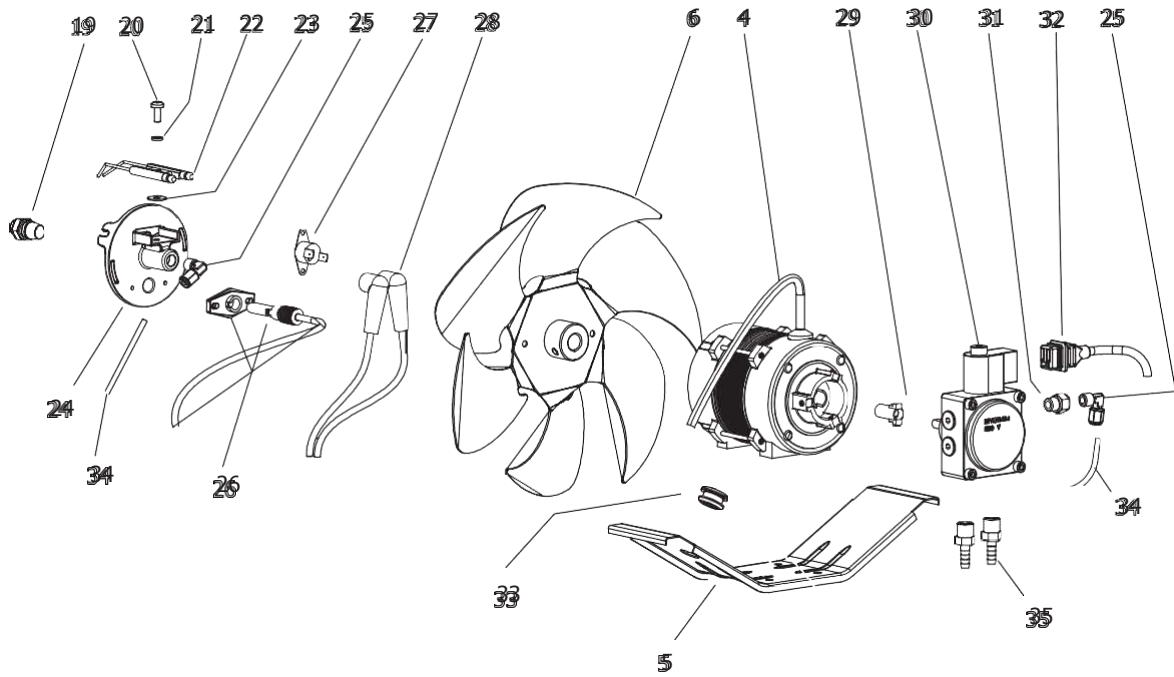

B 180 2011 MODEL

UNIT 1

ILLUSTRATED PARTS BREAKDOWN

From Serial Number: 30803707

Edizione 2011
Rev. A

B 180 2011 MODEL

UNIT 2

ILLUSTRATED PARTS BREAKDOWN

From Serial Number: 30803707

Edizione 2011
Rev. A

Pos.	Code NR	Description
1	4033.016	UPPER SHELL
2	4032.836	GRID
3	4032.815	MOTOR
4	4032.835	MOTOR BRACKET
5	4032.814	FAN
6	4033.028	AIR FLAP
7	4160.646	CABLE PROTECTION
8	4033.132	COMBUSTION CHAMBER
9	4033.015	LOWER SHELL
10	4104.170	CLIP NUT
11	4032.846	FUEL TANK CAP
12	4032.811	HANDLES
13	4032.813	DRAIN PLUG
14	4032.809	AXLE
15	4111.480	WHEEL PLUG
16	4111.072	WHEEL HOLDER
17	4032.094	WHEEL
18	4033.037	TANK
19	4031.163	NOZZLE
20	4160.601	SCREW
21	4110.393	WASHER
22	4032.396	BIFILAR ELECTRODE
23	4110.394	WASHER
24	4033.042	BURNER FLANGE
25	4161.140	ELBOW
26	4033.022	PHOTOCELL
27	4032.883	LIMIT THERMOSTAT
28	4032.885	HT CABLE
29	4111.081	COUPLING
30	4032.789	PUMP
31	4161.501	NIPPLES
32	4032.905	POWER CORD SOLENOID SPOOL
33	4032.947	CABLE PROTECTION

Pos.	Code NR	Description
34	4032.854	OIL SUPPLY PIPE
35	4032.906	FITTING 1/4"
36	4110.356	FUEL FILTER
37	4110.355	FUEL LINE TANK-PUMP
38	4033.038	FUEL PIPE PUMP-TANK
39	4100.541	RUBBER BUSHING
40	4110.032	FUEL LINE
41	4033.017	IGNITION CONTROL ASSEMBLY
42	4032.771	POWER LINE RFI FILTER
43	4160.639	POP RIVET WITH TERMIN. 4 WAY
44	4032.816	CAPACITOR 6,3 µf
45	4111.153	POWER CORD
46	4111.119	THERMOSTAT SOCKET
48	4162.467	CAP FOR THERMOSTAT SOCKET
49	4032.850	FUSE (6,3X32) 15A
50	4111.038	STRAIN RELIEF
51	4032.823	ELECTR. COMPONENTS PANEL
52	4100.667	ON/OFF SWITCH
53	4032.897	ELECTR. COMPONENTS BASE