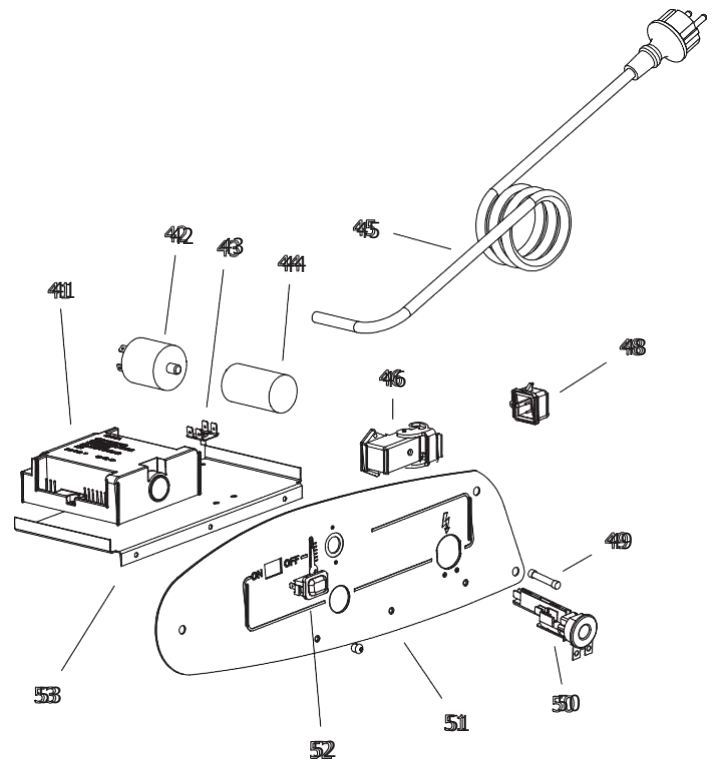

B 180 2011 MODEL

UNIT 1

ILLUSTRATED PARTS BREAKDOWN

From Serial Number: 30803707

Edizione 2011
Rev. A

B 180 2011 MODEL

UNIT 2

ILLUSTRATED PARTS BREAKDOWN

From Serial Number: 30803707

Edizione 2011
Rev. A

Pos.	Code NR	Description
1	4033.016	UPPER SHELL
2	4032.836	GRID
3	4032.815	MOTOR
4	4032.835	MOTOR BRACKET
5	4032.814	FAN
6	4033.028	AIR FLAP
7	4160.646	CABLE PROTECTION
8	4033.132	COMBUSTION CHAMBER
9	4033.015	LOWER SHELL
10	4104.170	CLIP NUT
11	4032.846	FUEL TANK CAP
12	4032.811	HANDLES
13	4032.813	DRAIN PLUG
14	4032.809	AXLE
15	4111.480	WHEEL PLUG
16	4111.072	WHEEL HOLDER
17	4032.094	WHEEL
18	4033.037	TANK
19	4031.163	NOZZLE
20	4160.601	SCREW
21	4110.393	WASHER
22	4032.396	BIFILAR ELECTRODE
23	4110.394	WASHER
24	4033.042	BURNER FLANGE
25	4161.140	ELBOW
26	4033.022	PHOTOCELL
27	4032.883	LIMIT THERMOSTAT
28	4032.885	HT CABLE
29	4111.081	COUPLING
30	4032.789	PUMP
31	4161.501	NIPPLES
32	4032.905	POWER CORD SOLENOID SPOOL
33	4032.947	CABLE PROTECTION

Pos.	Code NR	Description
34	4032.854	OIL SUPPLY PIPE
35	4032.906	FITTING 1/4"
36	4110.356	FUEL FILTER
37	4110.355	FUEL LINE TANK-PUMP
38	4033.038	FUEL PIPE PUMP-TANK
39	4100.541	RUBBER BUSHING
40	4110.032	FUEL LINE
41	4033.017	IGNITION CONTROL ASSEMBLY
42	4032.771	POWER LINE RFI FILTER
43	4160.639	POP RIVET WITH TERMIN. 4 WAY
44	4032.816	CAPACITOR 6,3 µf
45	4111.153	POWER CORD
46	4111.119	THERMOSTAT SOCKET
48	4162.467	CAP FOR THERMOSTAT SOCKET
49	4032.850	FUSE (6,3X32) 15A
50	4111.038	STRAIN RELIEF
51	4032.823	ELECTR. COMPONENTS PANEL
52	4100.667	ON/OFF SWITCH
53	4032.897	ELECTR. COMPONENTS BASE