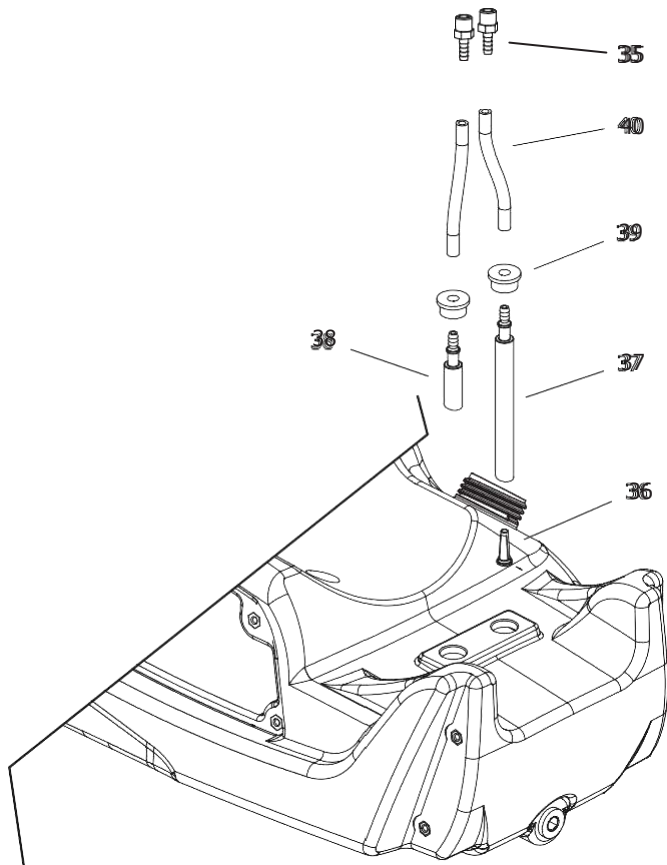

B 180 2011 MODEL

UNIT 1

ILLUSTRATED PARTS BREAKDOWN

From Serial Number: 30803707

Edizione 2011
Rev. A

B 180 2011 MODEL

UNIT 2

ILLUSTRATED PARTS BREAKDOWN

From Serial Number: 30803707

Edizione 2011
Rev. A

Pos.	Code NR	Description
1	4033.016	UPPER SHELL
2	4032.836	GRID
3	4032.815	MOTOR
4	4032.835	MOTOR BRACKET
5	4032.814	FAN
6	4033.028	AIR FLAP
7	4160.646	CABLE PROTECTION
8	4033.132	COMBUSTION CHAMBER
9	4033.015	LOWER SHELL
10	4104.170	CLIP NUT
11	4032.846	FUEL TANK CAP
12	4032.811	HANDLES
13	4032.813	DRAIN PLUG
14	4032.809	AXLE
15	4111.480	WHEEL PLUG
16	4111.072	WHEEL HOLDER
17	4032.094	WHEEL
18	4033.037	TANK
19	4031.163	NOZZLE
20	4160.601	SCREW
21	4110.393	WASHER
22	4032.396	BIFILAR ELECTRODE
23	4110.394	WASHER
24	4033.042	BURNER FLANGE
25	4161.140	ELBOW
26	4033.022	PHOTOCELL
27	4032.883	LIMIT THERMOSTAT
28	4032.885	HT CABLE
29	4111.081	COUPLING
30	4032.789	PUMP
31	4161.501	NIPPLES
32	4032.905	POWER CORD SOLENOID SPOOL
33	4032.947	CABLE PROTECTION

Pos.	Code NR	Description
34	4032.854	OIL SUPPLY PIPE
35	4032.906	FITTING 1/4"
36	4110.356	FUEL FILTER
37	4110.355	FUEL LINE TANK-PUMP
38	4033.038	FUEL PIPE PUMP-TANK
39	4100.541	RUBBER BUSHING
40	4110.032	FUEL LINE
41	4033.017	IGNITION CONTROL ASSEMBLY
42	4032.771	POWER LINE RFI FILTER
43	4160.639	POP RIVET WITH TERMIN. 4 WAY
44	4032.816	CAPACITOR 6,3 µf
45	4111.153	POWER CORD
46	4111.119	THERMOSTAT SOCKET
48	4162.467	CAP FOR THERMOSTAT SOCKET
49	4032.850	FUSE (6,3X32) 15A
50	4111.038	STRAIN RELIEF
51	4032.823	ELECTR. COMPONENTS PANEL
52	4100.667	ON/OFF SWITCH
53	4032.897	ELECTR. COMPONENTS BASE