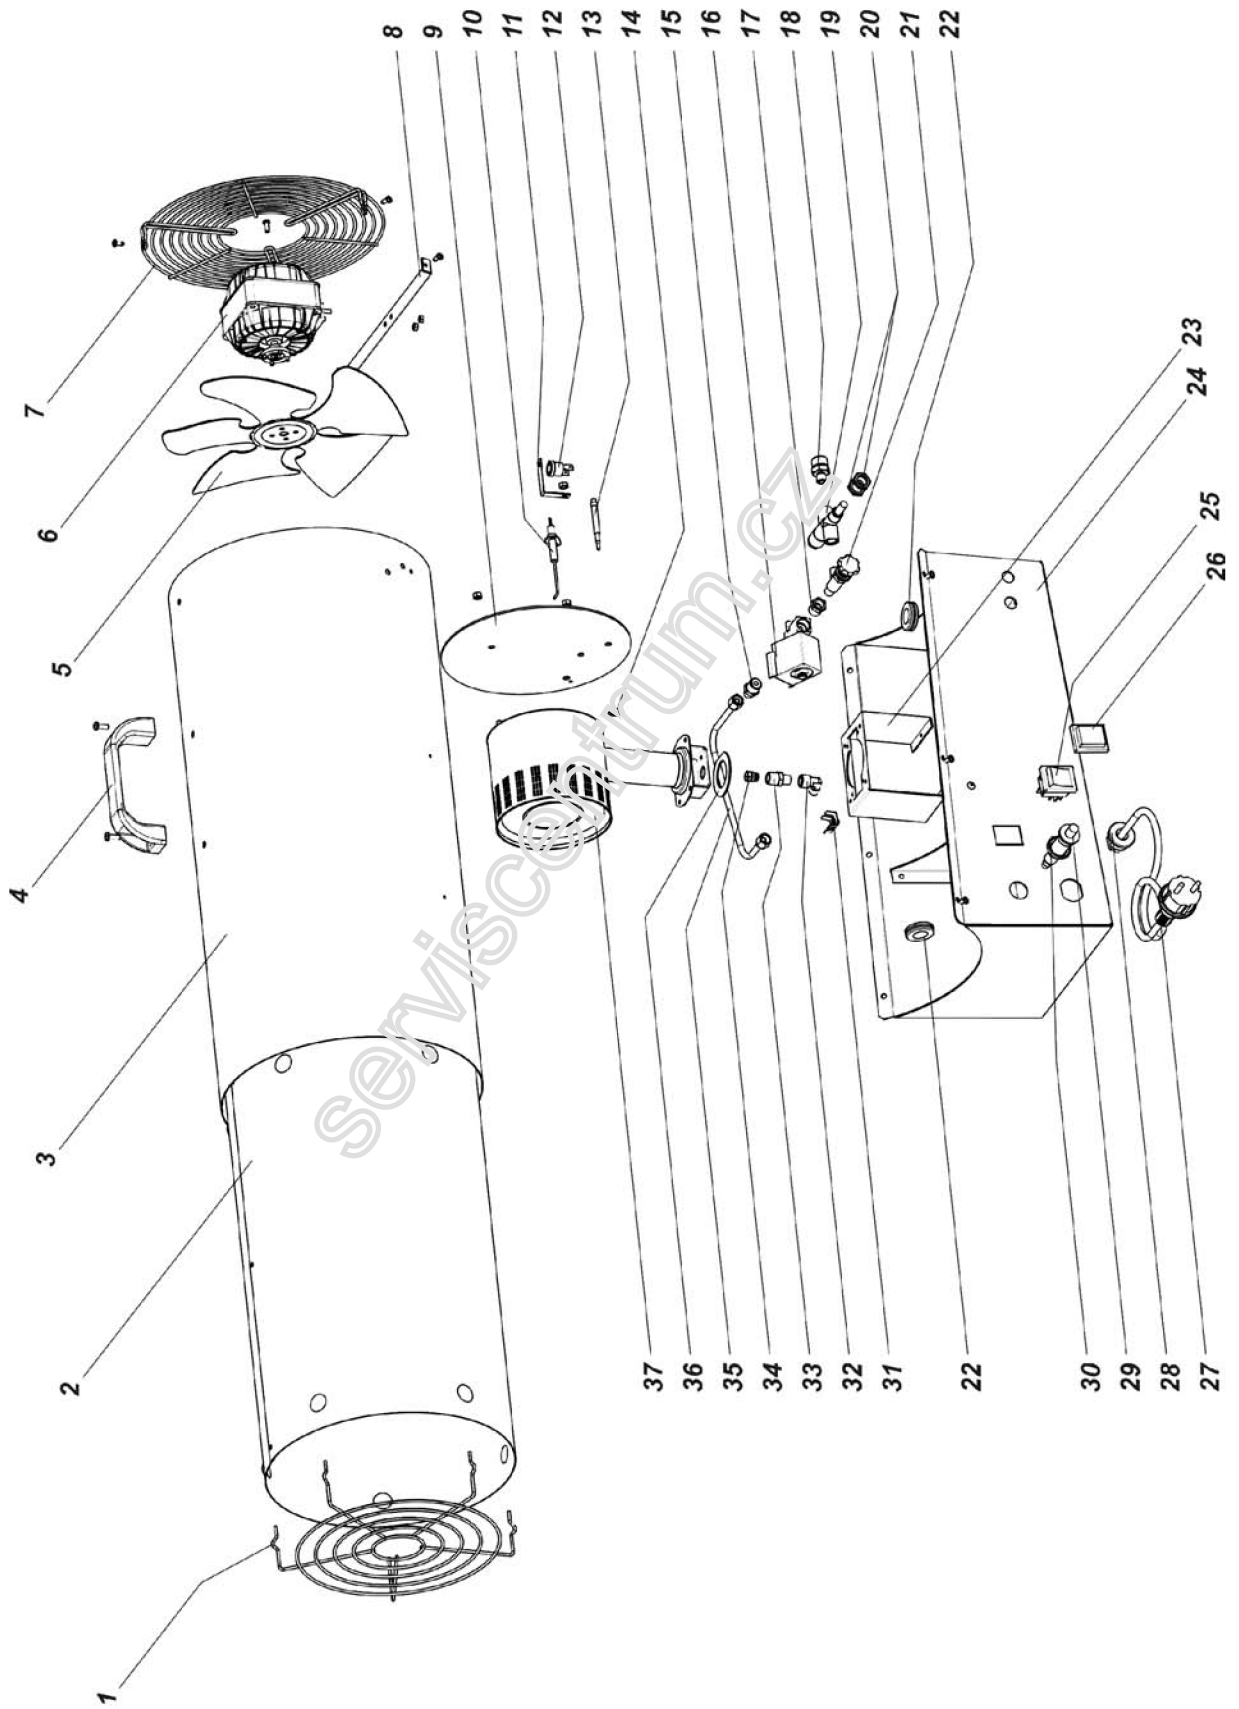

# Spareparts MASTER GAS HEATERS

MODEL 50 kW

ILLUSTRATED PARTS BREAKDOWN

Cod. 4160.988

## Spareparts MASTER GAS HEATERS 50 kW

Pos.	Code NR	Description
1	4160.740	OUTLET GRID
2	4161.083	COMBUSTION CHAMBER
3	4161.028	YELLOW COVER RAL 1006
4	4160.715	PLASTIC HANDLE
5	4160.691	FAN
6	4160.630	ELECTRIC MOTOR
7	4160.739	INLET GRID
8	4161.013	SUPPORT ELECTRIC MOTOR
9	4160.744	PLATE BURNER
10	4160.731	IGNITION ELECTRICAL FOLDER
11	4160.708	SUPPORT FOR THERMOSTAT
12	4160.636	SAFETY THERMOSTAT 90°
13	4160.953	INTERRUPTED THERMOCOUPLE
14	4160.627	ELASTIC WASHER
15	4160.962	NOZZLE 1/4" - 1/8"
16	4160.963	ELECTROVALVE
17	4160.964	NIPPLES REDUCER
18	4160.700	GAS INLET NOZZLE 3/8 M - 1/8 M
19	4160.688	SAFETY GAS VALVE
20	4160.701	RING NUT M12X0,75
21	4160.683	GAS COCK
22	4160.646	GROMMET 16-20-22
23	4161.018	SUPPORT BURNER
24	4161.015	BASE
25	4160.637	SWITCH
26	4160.638	COVER SWITCH
27	4160.631	ELECTRIC CABLE
28	4160.635	RESET WIRE DEVICE PA 107
29	4162.222	PIEZO IGNITOR WITH ADAPTER
30	N/A	ADAPTER FOR PIEZO IGNITOR
31	4160.639	RIVET POP
32	4160.967	90° DEGREE ELBOW 1/8"
33	4160.768	SUPPORT GAS NOZZLE
34	4160.766	GAS NOZZLE
35	4161.019	COPPER EXTENDING VALVE-NOZZLE
36	4160.769	NECK PLATE
37	4160.676	GAS BURNER

N/A = Parts Not Available