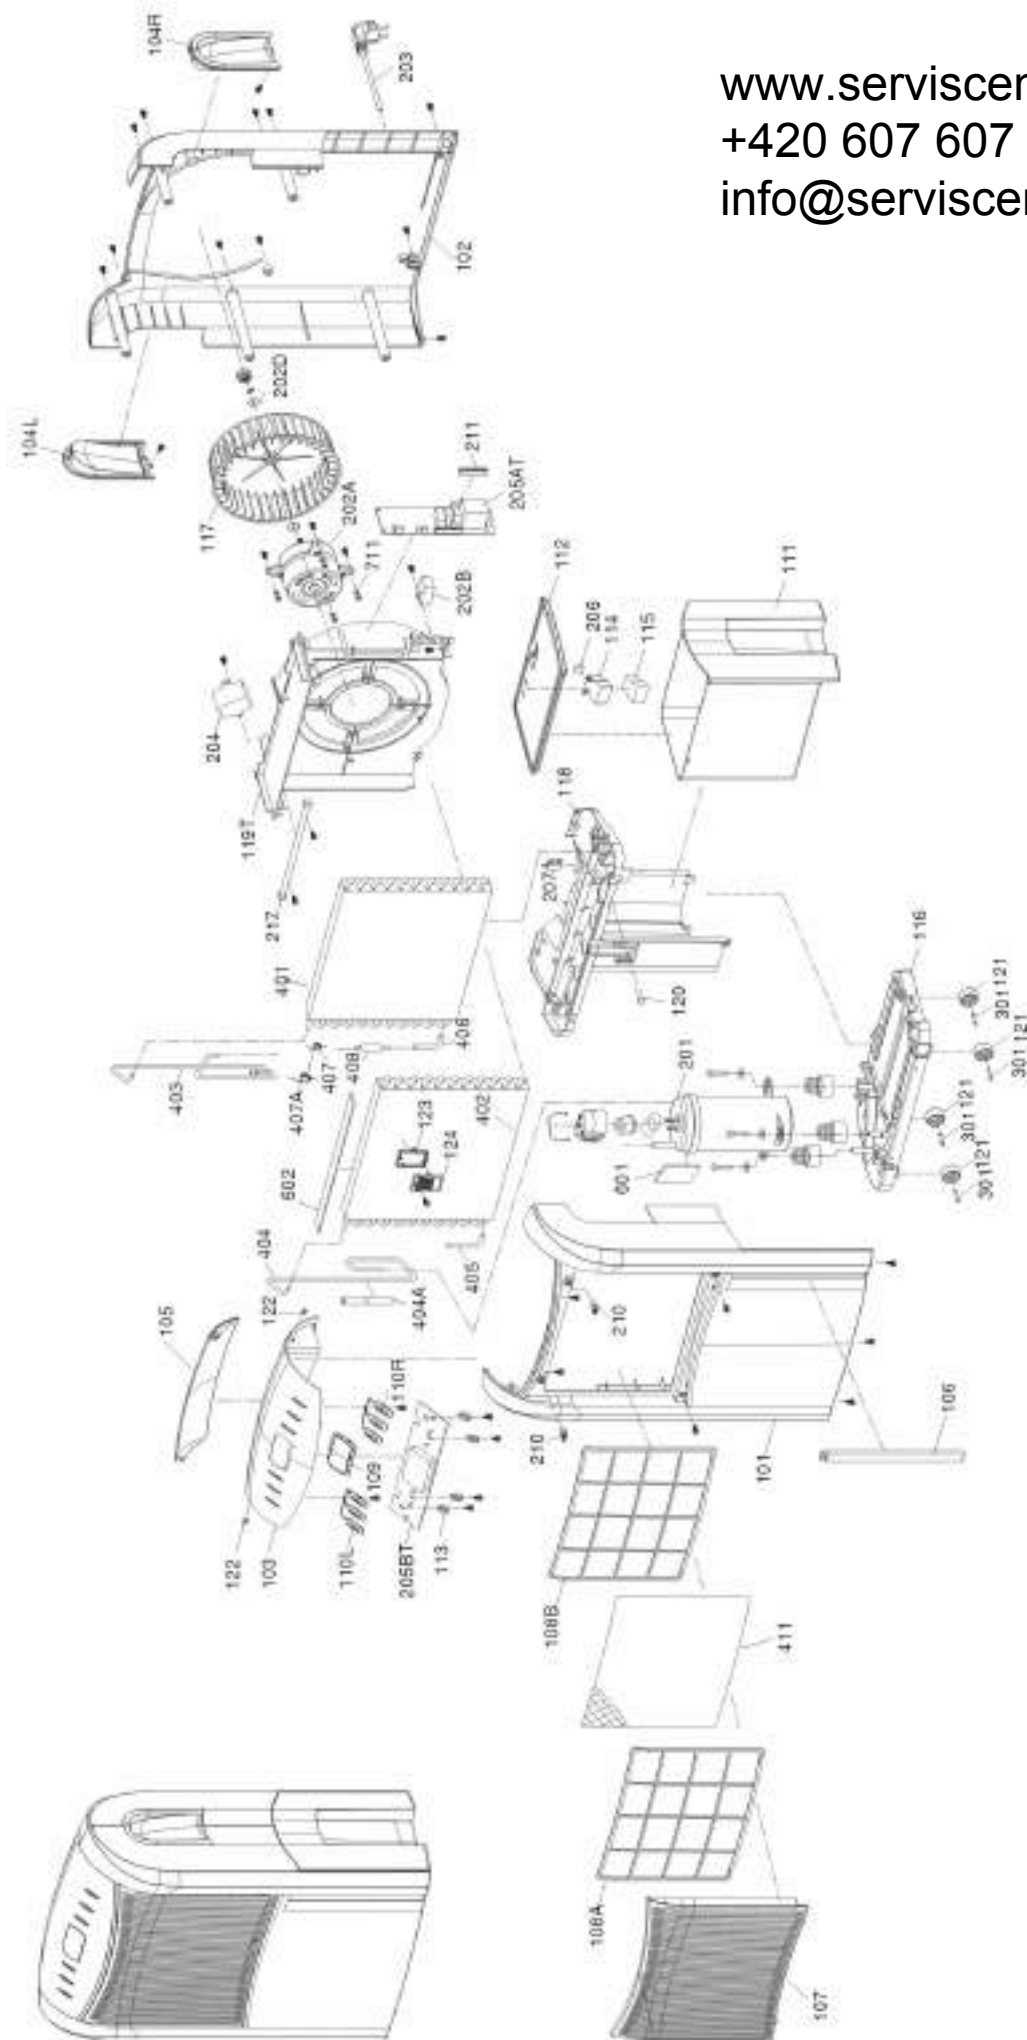

www.serviscentrum.cz
+420 607 607 077
info@serviscentrum.cz

Key no.	Description	q'ty	DH 716	DH 720
101	Front Plate	1	4512.134	4512.134
102	Rear Plate	1	4512.115	4512.115
103	Control Panel For Electronic Type	1	4512.145	4512.145
104L	Handle (Left)	1	4512.132	4512.132
104R	Handle (Right)	1	4512.131	4512.131
105	Wind Baffle	1	4512.102	4512.102
106	Back-Light Slot	1	4512.155	4512.155
107	Air Inlet Frame	1	4512.156	4512.156
108A	Filter Frame	1	4512.139	4512.139
108B	Fixer For Filter	1	4512.138	4512.138
109	Lcd Monitor	1	4512.127	4512.127
110L	Touch Button (Left)	1	4512.108	4512.108
110R	Touch Button (Right)	1	4512.107	4512.107
111	Water Tank	1	4512.105	4512.105
112	Water Tank Cover	1	4512.104	4512.104
113	Fixing Poster For Pcb	4	4512.137	4512.137
114	Float	1		
115	Buoy	1	4512.136	4512.136
116	Bottom Base	1	4512.152	4512.152
117	Fan Blade	1	4512.140	4512.140
118	Middle Spacer	1	4512.121	4512.121
119T	Wind Funnel	1	4512.101	4512.101
120	Rubber Stopper	1	4512.114	4512.114
121	Casters	4	4512.147	4512.147
122	Grommet For Air Vent	2	4512.133	4512.133
123	Top Cover For Sensor	1	4512.109	4512.109
124	Botom Cover For Sensor	1	4512.153	4512.153
201	Compressor	1	S/R	S/R
202A	Motor	1	4512.120	4512.120
202B	Motor Capacitor	1	4512.119	4512.119
202D	Motor Washer	1	4512.118	4512.118
203	Power Cord	1	4512.116	4512.116
204	Capacitor For Compressor	1	4512.150	4512.150
205AT	Main P.C. Board	1	4512.123	4512.122
205BT	Lcd Display Board	1	4512.129	4512.128
206	Magnet	1	4512.125	4512.125
207	Magnetic Switch	1	4512.124	4512.124
210	Locking Clip	2	4512.126	4512.126
211	Terminal Socket	1	4512.111	4512.111
217	Uv Light	1	-	4512.106
301	Castor Post	4	4512.146	4512.146
401	Condenser	1	S/R	S/R
402	Evaporator	1	S/R	S/R
403	Discharging Tube	1	4512.143	4512.144
404	Suction Tube	1	4512.112	4512.112
404A	Thermal Sheath	1	4512.110	4512.110
405	Inlet Tube For Evaporator	1	4512.130	4512.130
406	Outlet Tube For Condensor	1	4512.117	4512.117
407	Sheath For Capillary	1	4512.113	4512.113
407A	Capillary	1	4512.148	4512.149
408	Dryer	1	4512.142	4512.142
411	Active Carbon Filter	1	4512.157	4512.157
601	Foam For Accumulator	1	4512.135	4512.135
602	Waterproof Foam For Evaporator	1	4512.103	4512.103
711	Bakelite Washer	8	4512.154	4512.154
Not shown	Humidity Sensor	1	4512.158	4512.158