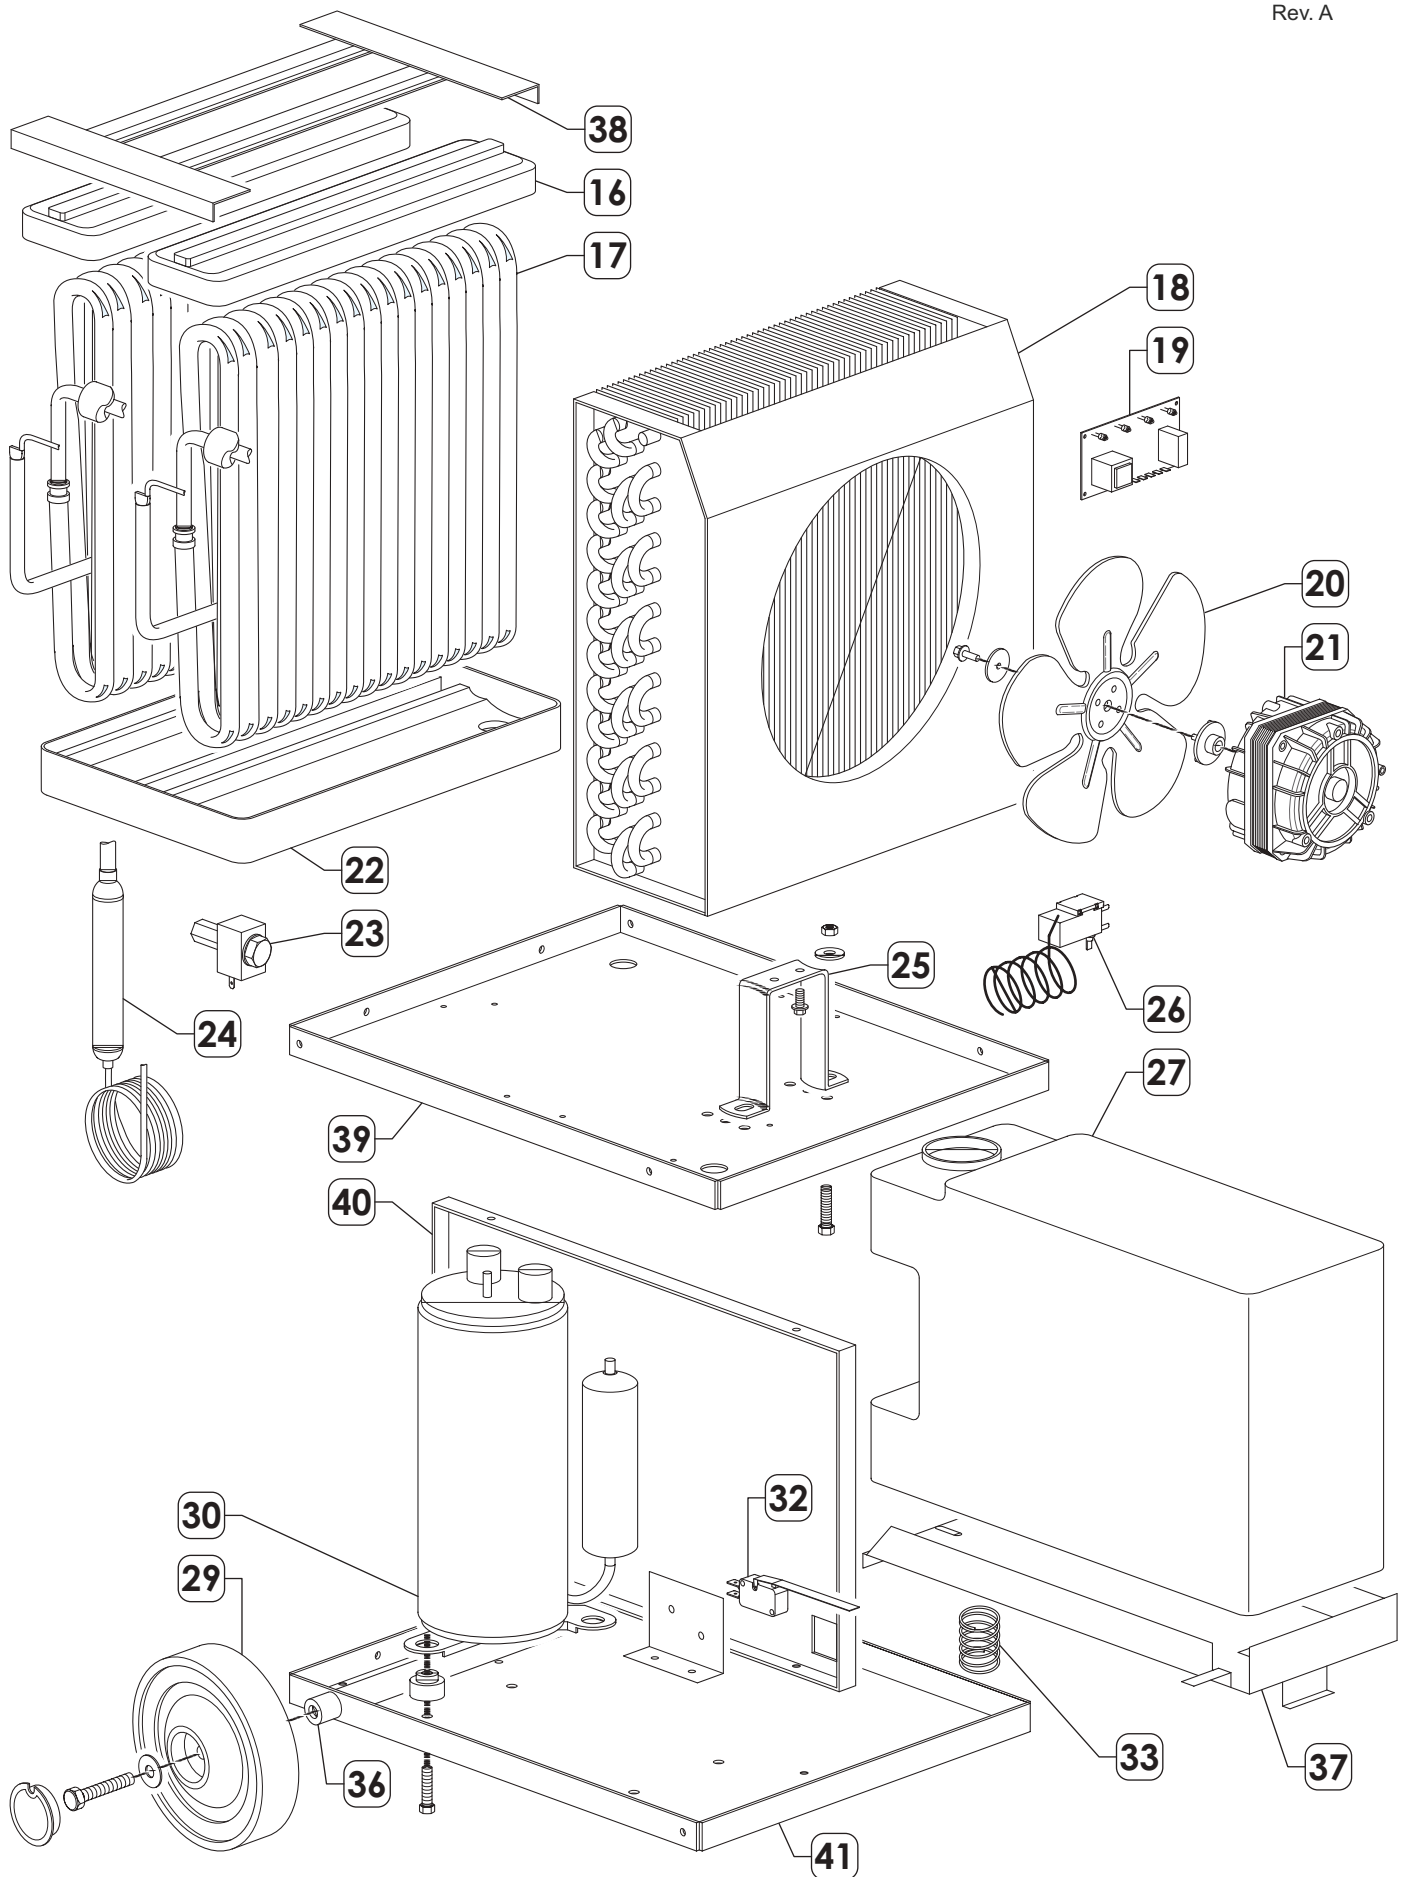

www.serviscentrum.cz
+420 607 607 077
info@serviscentrum.cz

Edizione 2012
Rev. A

Pos.	DH 44	DH 62	Description
1+2+3	4140.259	4140.259	Air filter + lock and holder
4	4140.336	4140.336	Back panel
5	4140.226	4140.226	Power cord
6	S/R	S/R	Lock block
7	4140.262	4140.262	Handle
8	4515.942	4515.942	Cover
9	4140.206	4140.206	PCB Support
10	S/R	S/R	Side panel (left+right)
11	4140.158	4140.158	Hour counter
12	4140.204	4140.204	Knob
13	4140.205	4140.205	Control panel with silkscreen printing
14	4140.245	4140.245	Dehumidostat
15	4140.299	4140.299	Inside grille
16	4140.247	4140.247	Top tray
17	4140.246	4140.246	Evaporator
18	4140.248	4140.264	Condenser
19	4140.201	4140.201	Electronic card
20	4140.249	4140.249	Impeller
21	4140.250	4140.250	Motorfan
22	4140.202	4140.202	Lower condensate collecting tray
23	4140.261	4140.261	Solenoid valve
24	4140.254	4140.267	Refrigerant filter with capillary
25	4140.251	4140.251	Fan braket
26	4140.230	4140.230	Thermostat
27	4140.255	4140.255	Tank
29	4140.219	4140.219	Wheel
30	4140.252	4140.265	Compressor + compr. starting group
31	4140.340	4140.340	Pipe handle
32	4140.258	4140.258	Microswitch
33	4140.256	4140.256	Sprig
34	4140.234	4140.234	Foot
35	4140.295	4140.295	Outside grille
36	S/R	S/R	Wheel axle
37	4140.263	4140.263	Tank support
38	S/R	S/R	Support evaporator
39	S/R	S/R	Upper bottom
40	S/R	S/R	Vertical panel
41	S/R	S/R	Bottom panel
42	4140.335	4140.335	Lower front panel

S/R = Parts available on special request only