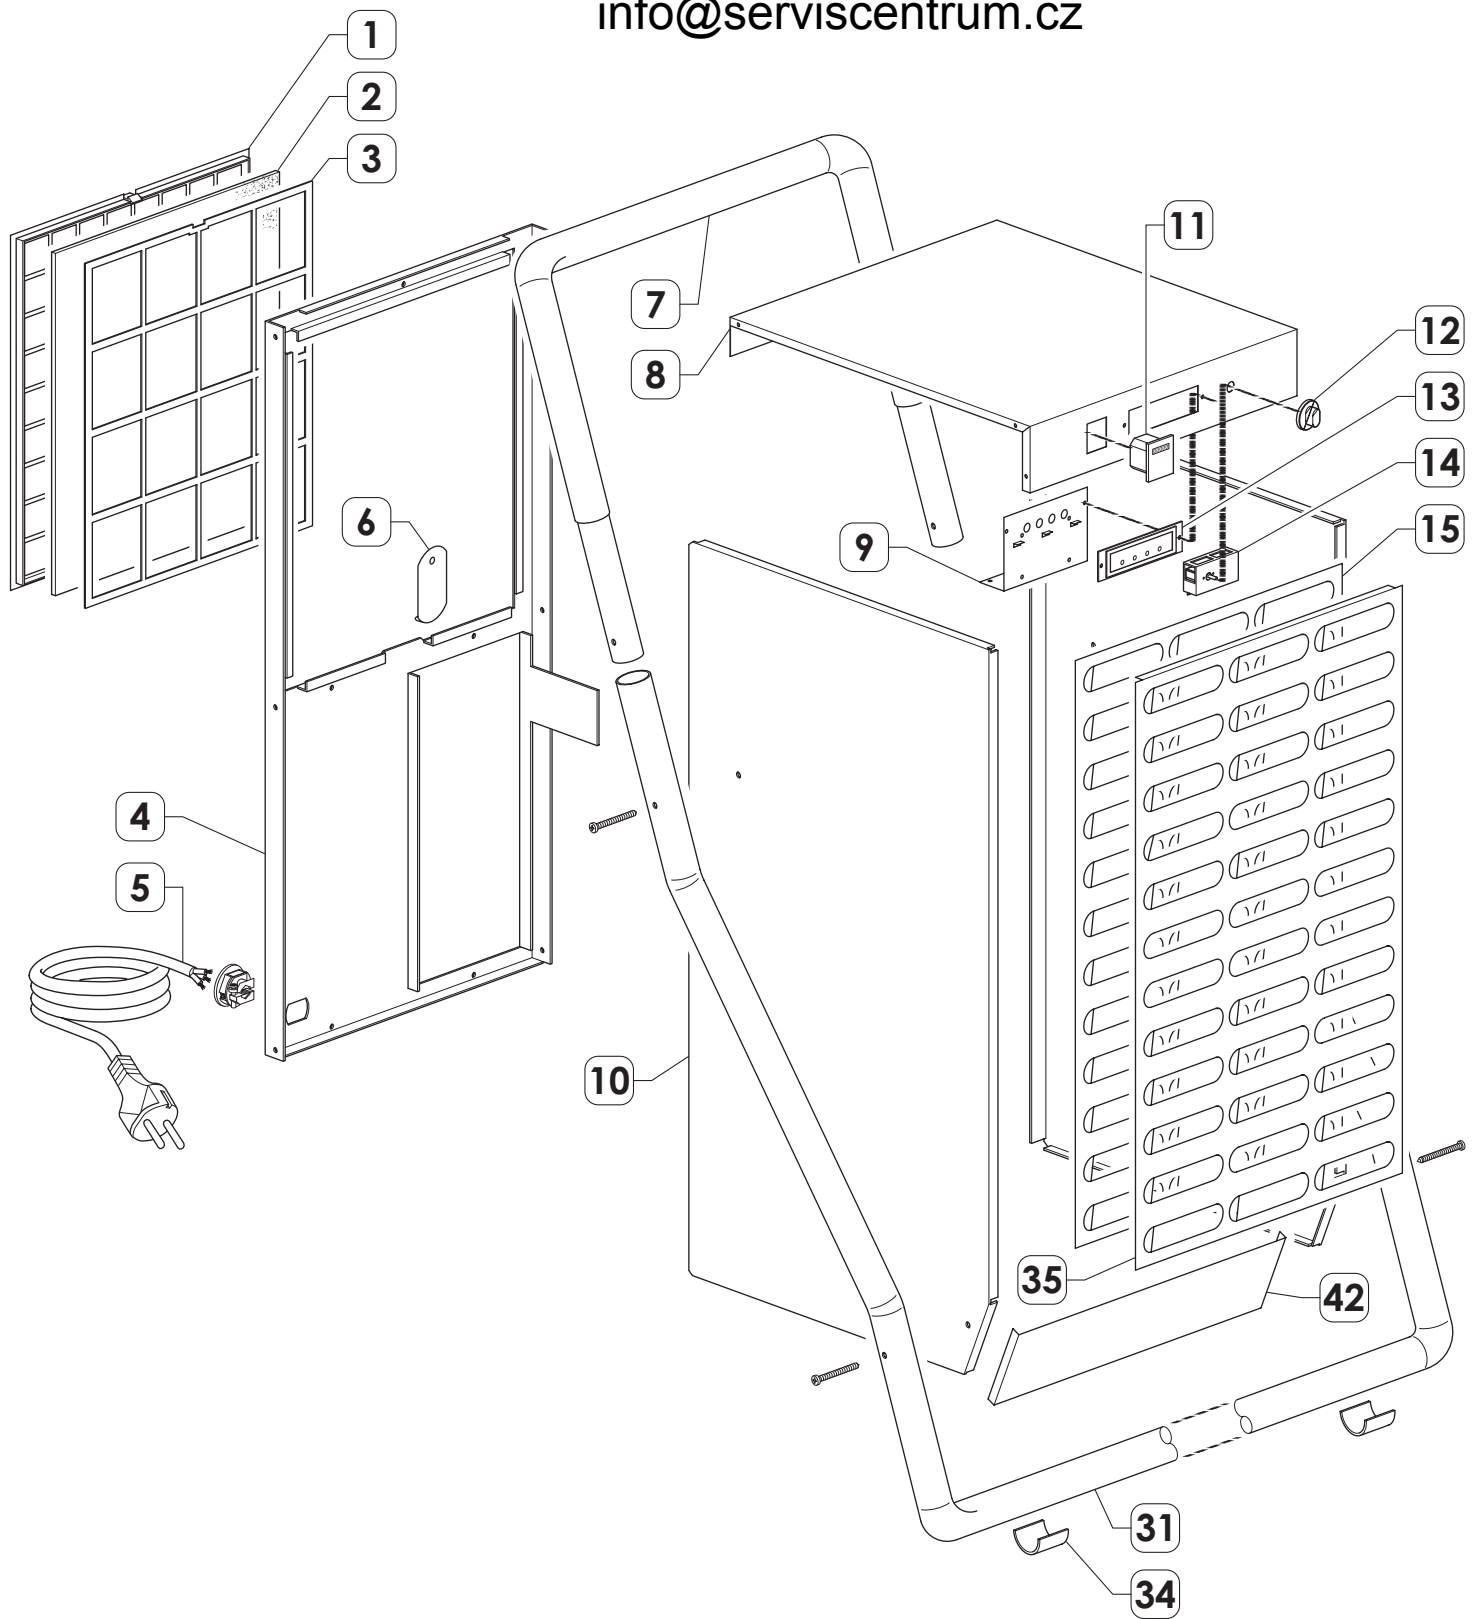

www.serviscentrum.cz
+420 607 607 077
info@serviscentrum.cz

Edizione 2012
Rev. A

Pos.	DH 44	DH 62	Description
1+2+3	4140.259	4140.259	Air filter + lock and holder
4	4140.336	4140.336	Back panel
5	4140.226	4140.226	Power cord
6	S/R	S/R	Lock block
7	4140.262	4140.262	Handle
8	4515.942	4515.942	Cover
9	4140.206	4140.206	PCB Support
10	S/R	S/R	Side panel (left+right)
11	4140.158	4140.158	Hour counter
12	4140.204	4140.204	Knob
13	4140.205	4140.205	Control panel with silkscreen printing
14	4140.245	4140.245	Dehumidostat
15	4140.299	4140.299	Inside grille
16	4140.247	4140.247	Top tray
17	4140.246	4140.246	Evaporator
18	4140.248	4140.264	Condenser
19	4140.201	4140.201	Electronic card
20	4140.249	4140.249	Impeller
21	4140.250	4140.250	Motorfan
22	4140.202	4140.202	Lower condensate collecting tray
23	4140.261	4140.261	Solenoid valve
24	4140.254	4140.267	Refrigerant filter with capillary
25	4140.251	4140.251	Fan braket
26	4140.230	4140.230	Thermostat
27	4140.255	4140.255	Tank
29	4140.219	4140.219	Wheel
30	4140.252	4140.265	Compressor + compr. starting group
31	4140.340	4140.340	Pipe handle
32	4140.258	4140.258	Microswitch
33	4140.256	4140.256	Sprig
34	4140.234	4140.234	Foot
35	4140.295	4140.295	Outside grille
36	S/R	S/R	Wheel axle
37	4140.263	4140.263	Tank support
38	S/R	S/R	Support evaporator
39	S/R	S/R	Upper bottom
40	S/R	S/R	Vertical panel
41	S/R	S/R	Bottom panel
42	4140.335	4140.335	Lower front panel

S/R = Parts available on special request only