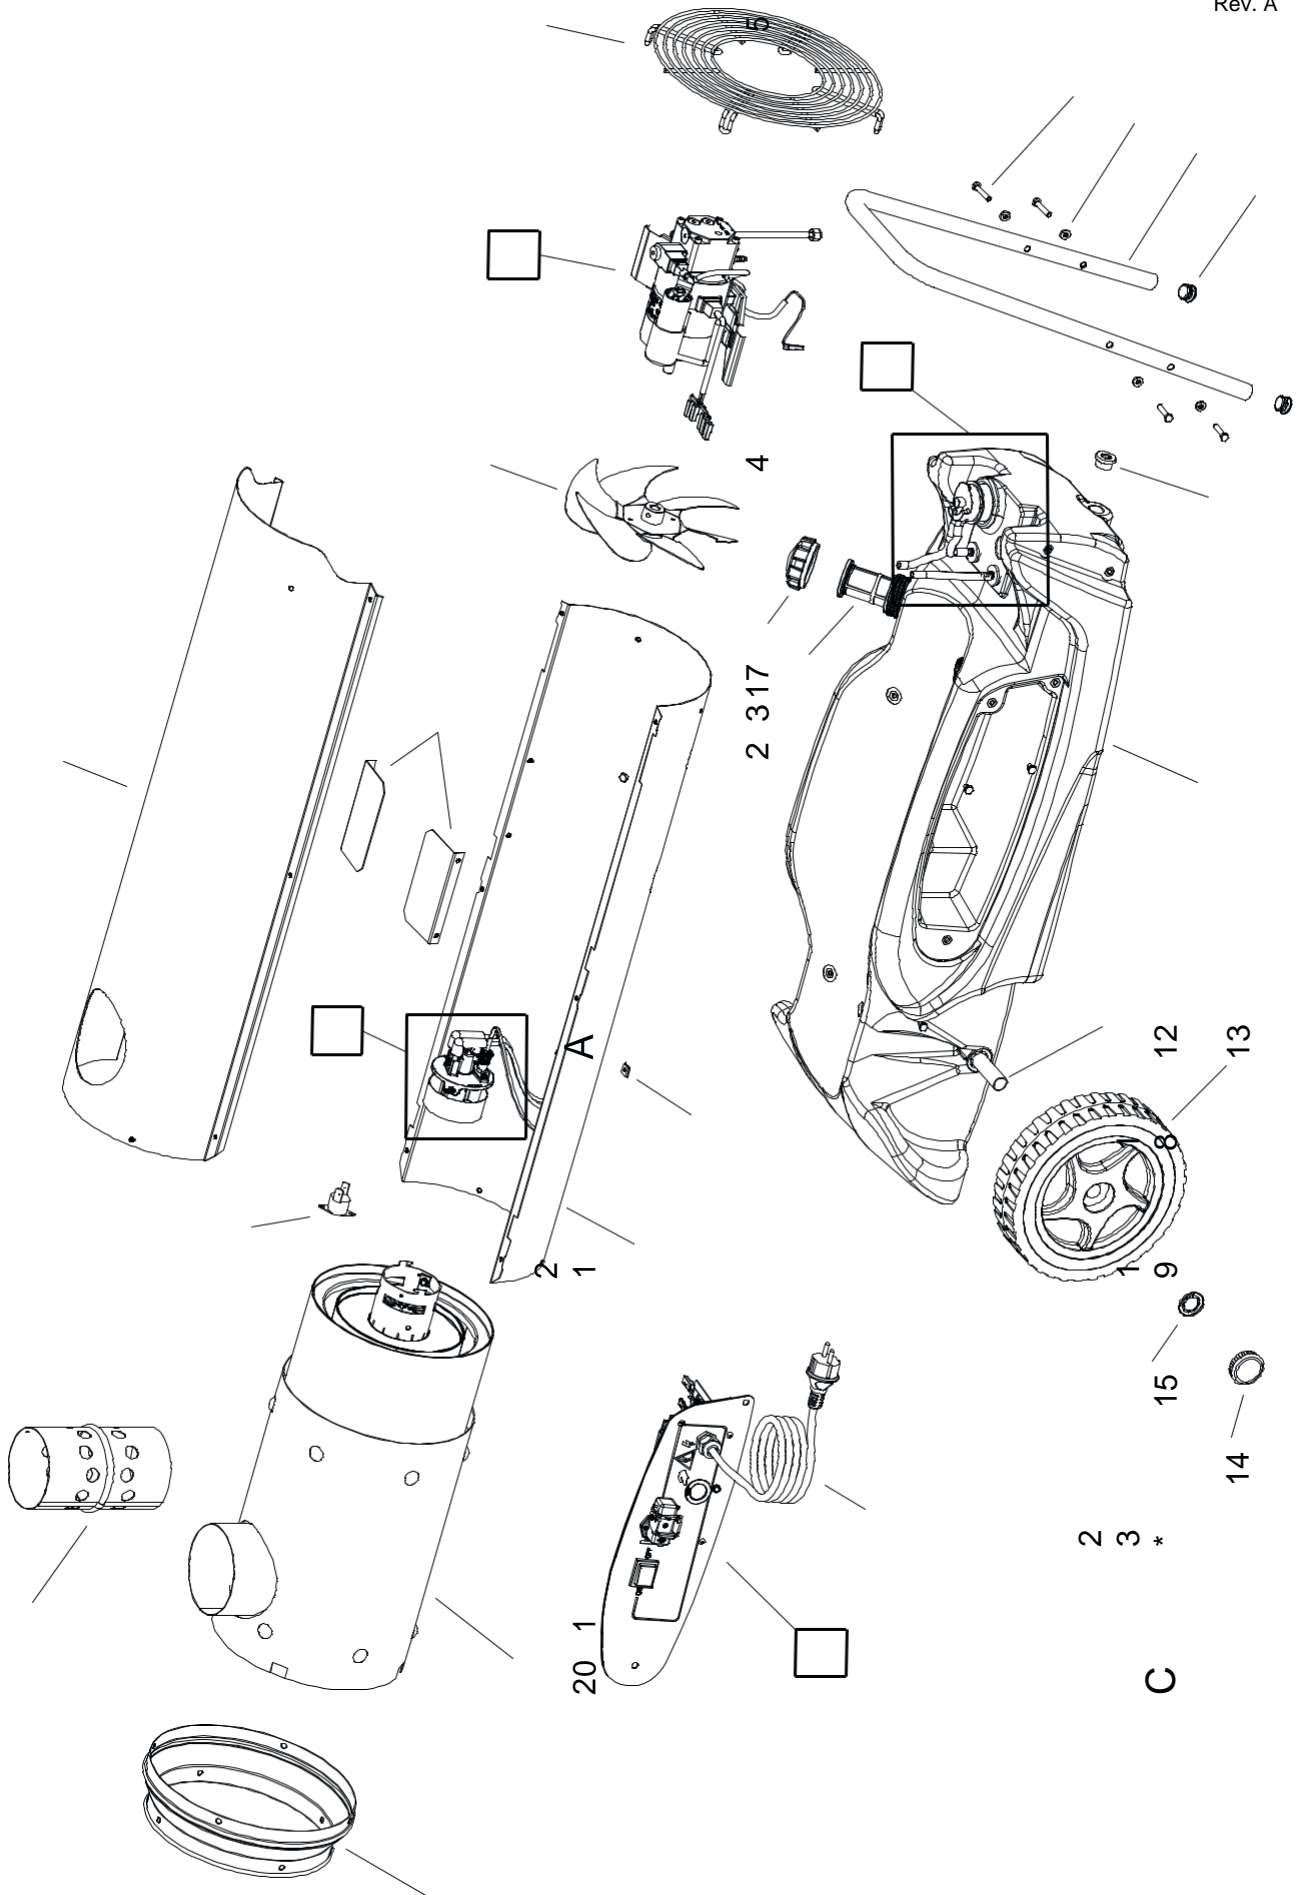

# BV 77 MODEL 2013

UNIT 1

ILLUSTRATED PARTS BREAKDOWN

From Serial Number: 04233000449

Edizione 2013  
Rev. A

E

16

C

# BV 77 MODEL 2013

UNIT 2

ILLUSTRATED PARTS BREAKDOWN

A

B

C

<b>Pos.</b>	<b>Code NR</b>	<b>Description</b>
1	4032.840	CHIMNEY
2	4032.832	UPPER SHELL
3	4032.808	AIR FLAP
4	4032.814	FAN
5	4032.836	INLET GRID
6	4140.665	SCREW
7	4160.272	WASHER
8	4032.811	HANDLE
9	4032.979	CAP
10	4032.813	DRAIN PLUG
11	4033.267	TANK
12	4032.809	AXLE
13	4032.094	WHEEL
14	4111.480	WHEEL CAP
15	4111.072	WHEEL HOLDER
16	4201.185	TANK FILTER
17	4032.846	TANK CAP
18	4104.170	CLIP NUT
19	4032.834	LOWER SHELL
20	4033.081	COMBUSTION CHAMBER
21	4032.883	LIMIT THERMOSTAT
22	4031.657	OUTLET CONE
23*	4033.253	POWER CORD SCHUKO
23-A	4033.252	POWER CORD NEW ZEALAND
23-B	4033.302	POWER CORD UK
24	4032.545	AIR REGULATION FLAP
25	4032.455	SCREW
26	4032.454	CAGE NUT
27	4031.536	NOZZLE
28	4161.956	SCREW
29	4033.042	BURNER FLANGE
30	4110.363	SCREW
31	4110.393	AUTOLOCK WASHER
32	4033.123	BIFILAR ELECTRODE
33	4110.394	FIBER WASHER
34	4033.198	ELBOW

Pos.	Code NR	Description
35	4033.022	PHOTOCELL
36	4032.885	HIGH TENSION CABLES
37	4100.810	PIPE CLAMP
38	4033.219	MOTOR
39	4111.081	COUPLING
40	4111.042	PUMP
41	4033.187	FLEXIBLE OIL PIPE
42	4032.906	FITTING
43	4032.342	SOLENOID SPOOL CORD
44	4032.835	MOTOR BRACKET
45	4032.947	CABLE PROTECTION
46	4033.269	OIL PIPE FILTER-PUMP
47	4033.268	OIL PIPE TANK-TANK FILTER
48	4260.107	FUEL FILTER
49	4110.355	OIL SUCTION LINE
50	4260.099	FUEL GAUGE
51	4033.038	OIL DISCHARGE LINE
52	4100.541	RUBBER BUSHING
53	4110.032	OIL DISCHARGE PIPE
54	4033.017	IGNITION CONTROL
55	4032.771	POWER LINE RFI FILTER
56	4033.301	FUSE HOLDER
57	4032.850	FUSE
58	4160.639	POP RIVET TERMINAL 4 WAY
59	4111.119	THERMOSTAT SOCKET
61	4162.467	CAP FOR THERMOSTAT SOCKET
62	4033.292	ELECTRICAL COMPONENTS BASE
63	4100.656	NUT
64	4150.528	STRAIN RELIEF
65	4033.251	BOARD BUTTON CAP
66	4165.204	SWITCH
67	4033.272	ELECTRICAL PANEL
67	4033.273	ADHESIVE
68	4033.274	PANEL GASKET