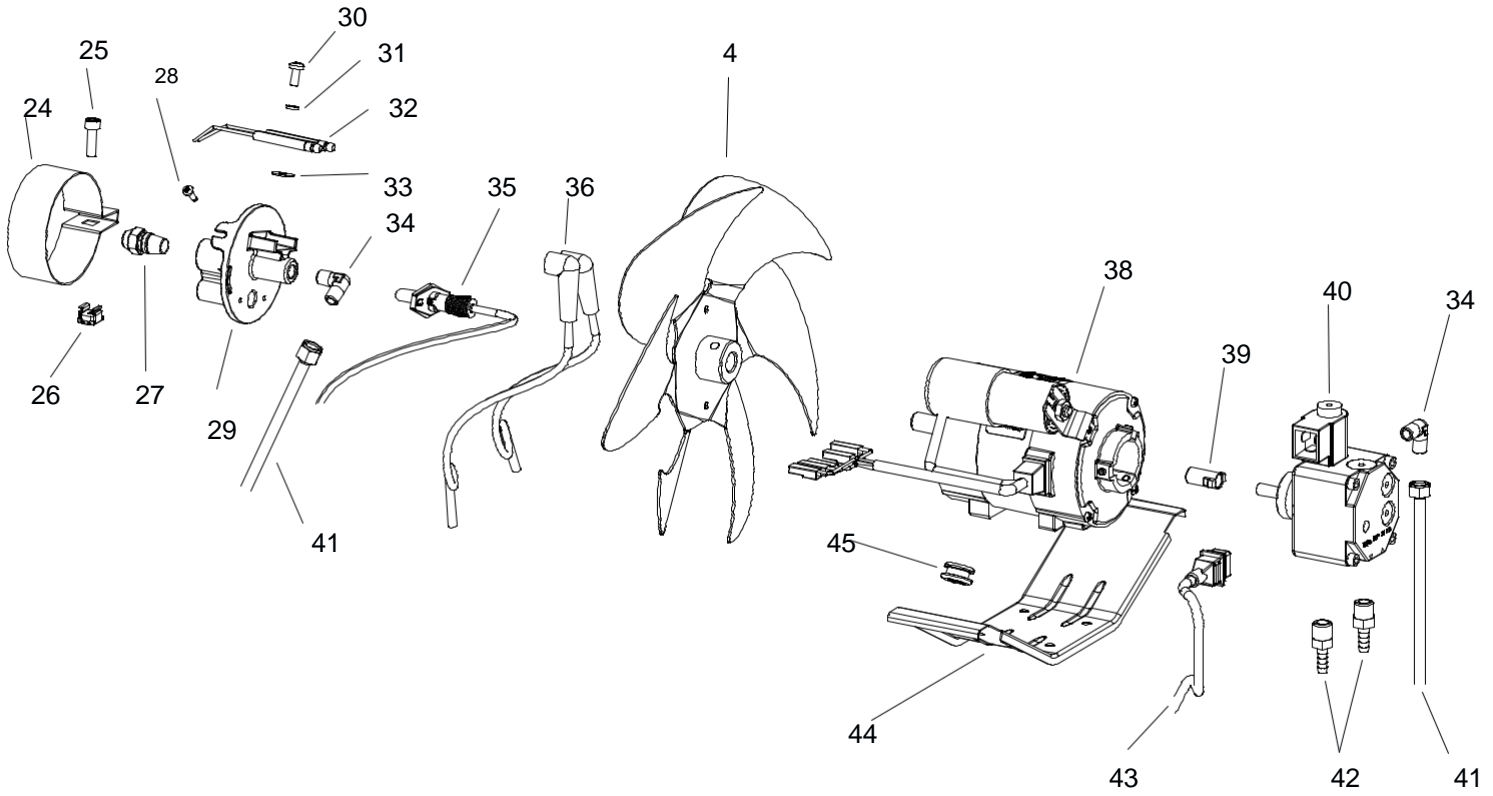

# BV 77 MODEL 2013

UNIT 1

ILLUSTRATED PARTS BREAKDOWN

From Serial Number: 04233000449

Edizione 2013  
Rev. A

E

16

C

# BV 77 MODEL 2013

UNIT 2

ILLUSTRATED PARTS BREAKDOWN

A

B

C

<b>Pos.</b>	<b>Code NR</b>	<b>Description</b>
1	4032.840	CHIMNEY
2	4032.832	UPPER SHELL
3	4032.808	AIR FLAP
4	4032.814	FAN
5	4032.836	INLET GRID
6	4140.665	SCREW
7	4160.272	WASHER
8	4032.811	HANDLE
9	4032.979	CAP
10	4032.813	DRAIN PLUG
11	4033.267	TANK
12	4032.809	AXLE
13	4032.094	WHEEL
14	4111.480	WHEEL CAP
15	4111.072	WHEEL HOLDER
16	4201.185	TANK FILTER
17	4032.846	TANK CAP
18	4104.170	CLIP NUT
19	4032.834	LOWER SHELL
20	4033.081	COMBUSTION CHAMBER
21	4032.883	LIMIT THERMOSTAT
22	4031.657	OUTLET CONE
23*	4033.253	POWER CORD SCHUKO
23-A	4033.252	POWER CORD NEW ZEALAND
23-B	4033.302	POWER CORD UK
24	4032.545	AIR REGULATION FLAP
25	4032.455	SCREW
26	4032.454	CAGE NUT
27	4031.536	NOZZLE
28	4161.956	SCREW
29	4033.042	BURNER FLANGE
30	4110.363	SCREW
31	4110.393	AUTOLOCK WASHER
32	4033.123	BIFILAR ELECTRODE
33	4110.394	FIBER WASHER
34	4033.198	ELBOW

Pos.	Code NR	Description
35	4033.022	PHOTOCELL
36	4032.885	HIGH TENSION CABLES
37	4100.810	PIPE CLAMP
38	4033.219	MOTOR
39	4111.081	COUPLING
40	4111.042	PUMP
41	4033.187	FLEXIBLE OIL PIPE
42	4032.906	FITTING
43	4032.342	SOLENOID SPOOL CORD
44	4032.835	MOTOR BRACKET
45	4032.947	CABLE PROTECTION
46	4033.269	OIL PIPE FILTER-PUMP
47	4033.268	OIL PIPE TANK-TANK FILTER
48	4260.107	FUEL FILTER
49	4110.355	OIL SUCTION LINE
50	4260.099	FUEL GAUGE
51	4033.038	OIL DISCHARGE LINE
52	4100.541	RUBBER BUSHING
53	4110.032	OIL DISCHARGE PIPE
54	4033.017	IGNITION CONTROL
55	4032.771	POWER LINE RFI FILTER
56	4033.301	FUSE HOLDER
57	4032.850	FUSE
58	4160.639	POP RIVET TERMINAL 4 WAY
59	4111.119	THERMOSTAT SOCKET
61	4162.467	CAP FOR THERMOSTAT SOCKET
62	4033.292	ELECTRICAL COMPONENTS BASE
63	4100.656	NUT
64	4150.528	STRAIN RELIEF
65	4033.251	BOARD BUTTON CAP
66	4165.204	SWITCH
67	4033.272	ELECTRICAL PANEL
67	4033.273	ADHESIVE
68	4033.274	PANEL GASKET