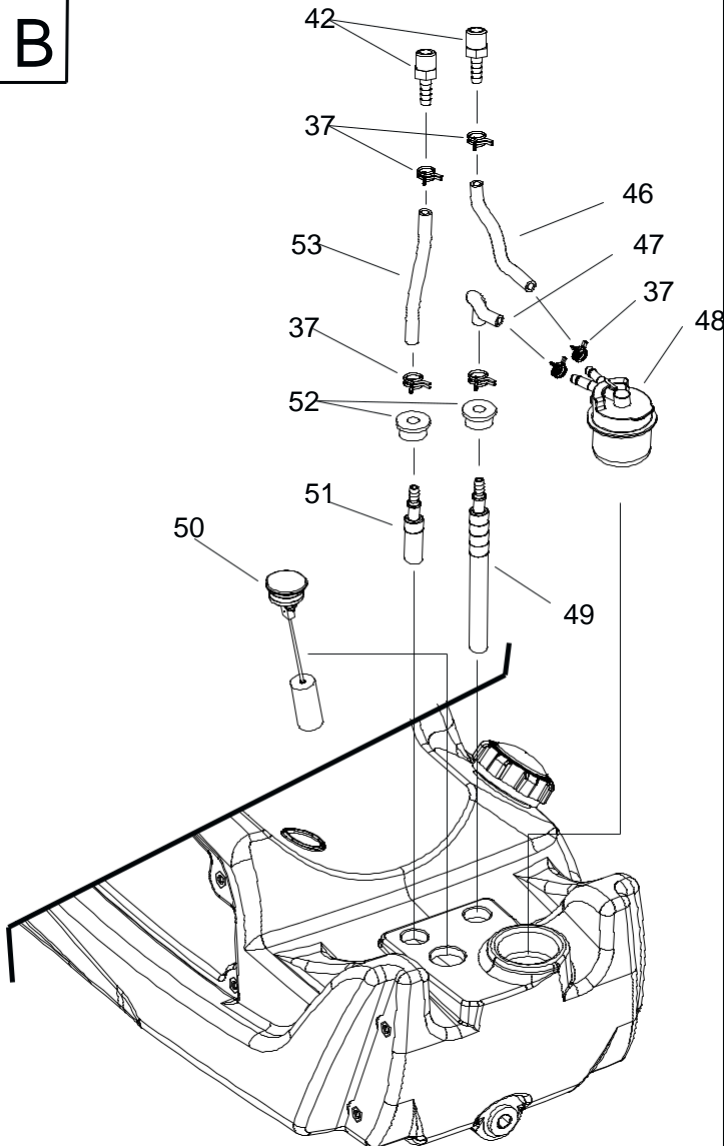

# BV 77 MODEL 2013

UNIT 1

ILLUSTRATED PARTS BREAKDOWN

From Serial Number: 04233000449

Edizione 2013  
Rev. A

E

16

C

# BV 77 MODEL 2013

UNIT 2

ILLUSTRATED PARTS BREAKDOWN

A

B

C

<b>Pos.</b>	<b>Code NR</b>	<b>Description</b>
1	4032.840	CHIMNEY
2	4032.832	UPPER SHELL
3	4032.808	AIR FLAP
4	4032.814	FAN
5	4032.836	INLET GRID
6	4140.665	SCREW
7	4160.272	WASHER
8	4032.811	HANDLE
9	4032.979	CAP
10	4032.813	DRAIN PLUG
11	4033.267	TANK
12	4032.809	AXLE
13	4032.094	WHEEL
14	4111.480	WHEEL CAP
15	4111.072	WHEEL HOLDER
16	4201.185	TANK FILTER
17	4032.846	TANK CAP
18	4104.170	CLIP NUT
19	4032.834	LOWER SHELL
20	4033.081	COMBUSTION CHAMBER
21	4032.883	LIMIT THERMOSTAT
22	4031.657	OUTLET CONE
23*	4033.253	POWER CORD SCHUKO
23-A	4033.252	POWER CORD NEW ZEALAND
23-B	4033.302	POWER CORD UK
24	4032.545	AIR REGULATION FLAP
25	4032.455	SCREW
26	4032.454	CAGE NUT
27	4031.536	NOZZLE
28	4161.956	SCREW
29	4033.042	BURNER FLANGE
30	4110.363	SCREW
31	4110.393	AUTOLOCK WASHER
32	4033.123	BIFILAR ELECTRODE
33	4110.394	FIBER WASHER
34	4033.198	ELBOW

Pos.	Code NR	Description
35	4033.022	PHOTOCELL
36	4032.885	HIGH TENSION CABLES
37	4100.810	PIPE CLAMP
38	4033.219	MOTOR
39	4111.081	COUPLING
40	4111.042	PUMP
41	4033.187	FLEXIBLE OIL PIPE
42	4032.906	FITTING
43	4032.342	SOLENOID SPOOL CORD
44	4032.835	MOTOR BRACKET
45	4032.947	CABLE PROTECTION
46	4033.269	OIL PIPE FILTER-PUMP
47	4033.268	OIL PIPE TANK-TANK FILTER
48	4260.107	FUEL FILTER
49	4110.355	OIL SUCTION LINE
50	4260.099	FUEL GAUGE
51	4033.038	OIL DISCHARGE LINE
52	4100.541	RUBBER BUSHING
53	4110.032	OIL DISCHARGE PIPE
54	4033.017	IGNITION CONTROL
55	4032.771	POWER LINE RFI FILTER
56	4033.301	FUSE HOLDER
57	4032.850	FUSE
58	4160.639	POP RIVET TERMINAL 4 WAY
59	4111.119	THERMOSTAT SOCKET
61	4162.467	CAP FOR THERMOSTAT SOCKET
62	4033.292	ELECTRICAL COMPONENTS BASE
63	4100.656	NUT
64	4150.528	STRAIN RELIEF
65	4033.251	BOARD BUTTON CAP
66	4165.204	SWITCH
67	4033.272	ELECTRICAL PANEL
67	4033.273	ADHESIVE
68	4033.274	PANEL GASKET