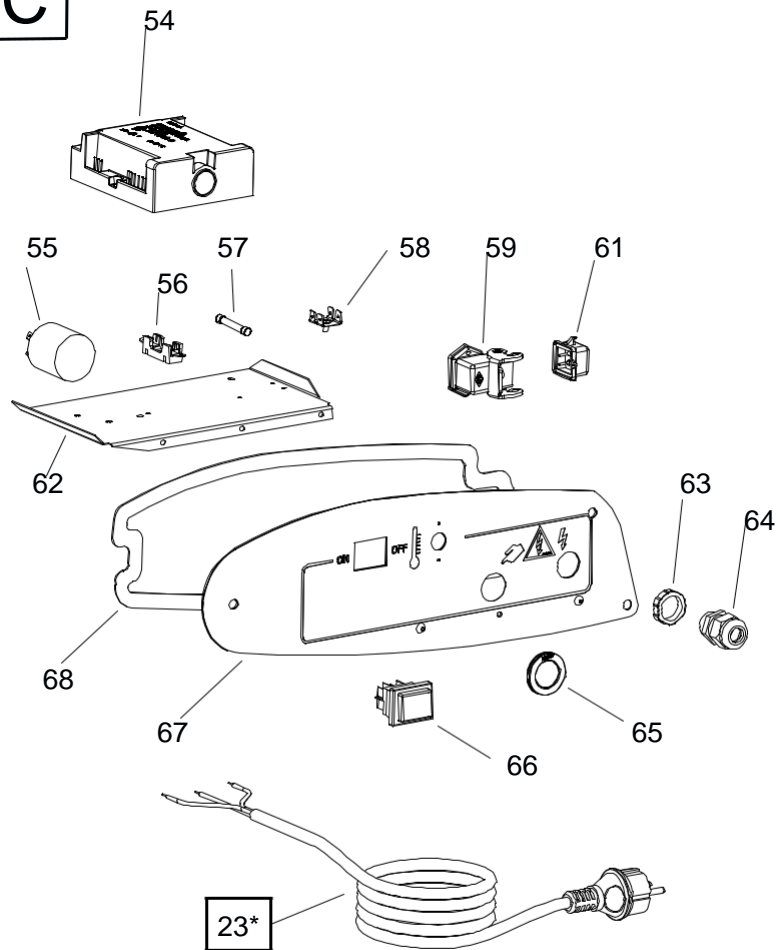

# BV 77 MODEL 2013

UNIT 1

ILLUSTRATED PARTS BREAKDOWN

From Serial Number: 04233000449

Edizione 2013  
Rev. A

E

16

C

# BV 77 MODEL 2013

UNIT 2

ILLUSTRATED PARTS BREAKDOWN

A

B

C

<b>Pos.</b>	<b>Code NR</b>	<b>Description</b>
1	4032.840	CHIMNEY
2	4032.832	UPPER SHELL
3	4032.808	AIR FLAP
4	4032.814	FAN
5	4032.836	INLET GRID
6	4140.665	SCREW
7	4160.272	WASHER
8	4032.811	HANDLE
9	4032.979	CAP
10	4032.813	DRAIN PLUG
11	4033.267	TANK
12	4032.809	AXLE
13	4032.094	WHEEL
14	4111.480	WHEEL CAP
15	4111.072	WHEEL HOLDER
16	4201.185	TANK FILTER
17	4032.846	TANK CAP
18	4104.170	CLIP NUT
19	4032.834	LOWER SHELL
20	4033.081	COMBUSTION CHAMBER
21	4032.883	LIMIT THERMOSTAT
22	4031.657	OUTLET CONE
23*	4033.253	POWER CORD SCHUKO
23-A	4033.252	POWER CORD NEW ZEALAND
23-B	4033.302	POWER CORD UK
24	4032.545	AIR REGULATION FLAP
25	4032.455	SCREW
26	4032.454	CAGE NUT
27	4031.536	NOZZLE
28	4161.956	SCREW
29	4033.042	BURNER FLANGE
30	4110.363	SCREW
31	4110.393	AUTOLOCK WASHER
32	4033.123	BIFILAR ELECTRODE
33	4110.394	FIBER WASHER
34	4033.198	ELBOW

Pos.	Code NR	Description
35	4033.022	PHOTOCELL
36	4032.885	HIGH TENSION CABLES
37	4100.810	PIPE CLAMP
38	4033.219	MOTOR
39	4111.081	COUPLING
40	4111.042	PUMP
41	4033.187	FLEXIBLE OIL PIPE
42	4032.906	FITTING
43	4032.342	SOLENOID SPOOL CORD
44	4032.835	MOTOR BRACKET
45	4032.947	CABLE PROTECTION
46	4033.269	OIL PIPE FILTER-PUMP
47	4033.268	OIL PIPE TANK-TANK FILTER
48	4260.107	FUEL FILTER
49	4110.355	OIL SUCTION LINE
50	4260.099	FUEL GAUGE
51	4033.038	OIL DISCHARGE LINE
52	4100.541	RUBBER BUSHING
53	4110.032	OIL DISCHARGE PIPE
54	4033.017	IGNITION CONTROL
55	4032.771	POWER LINE RFI FILTER
56	4033.301	FUSE HOLDER
57	4032.850	FUSE
58	4160.639	POP RIVET TERMINAL 4 WAY
59	4111.119	THERMOSTAT SOCKET
61	4162.467	CAP FOR THERMOSTAT SOCKET
62	4033.292	ELECTRICAL COMPONENTS BASE
63	4100.656	NUT
64	4150.528	STRAIN RELIEF
65	4033.251	BOARD BUTTON CAP
66	4165.204	SWITCH
67	4033.272	ELECTRICAL PANEL
67	4033.273	ADHESIVE
68	4033.274	PANEL GASKET