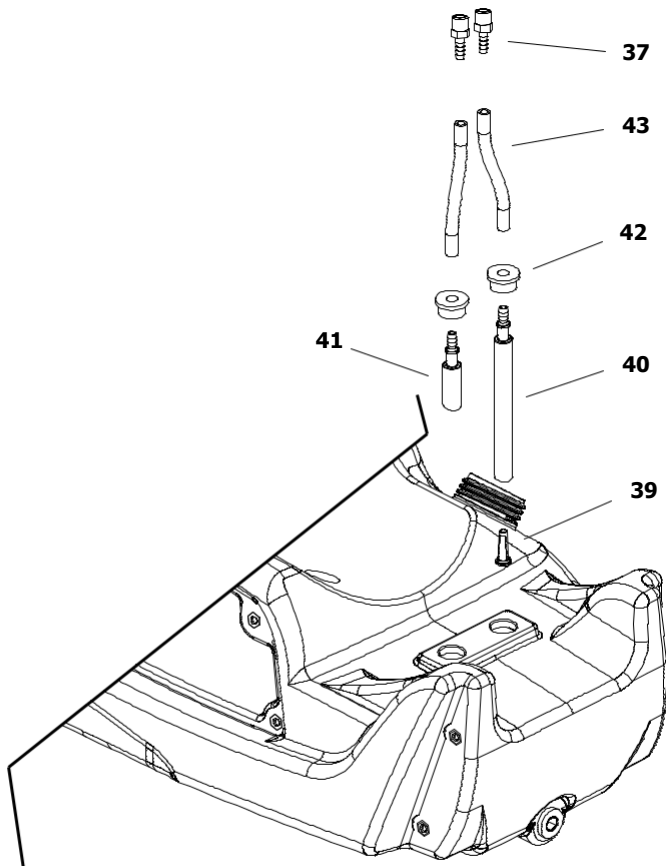

BV 77 MODEL 2012

UNIT 1

ILLUSTRATED PARTS BREAKDOWN

From Serial Number: 32800180

Edizione 2012
Rev. A

BV 77 MODEL 2012

UNIT 2

ILLUSTRATED PARTS BREAKDOWN

From Serial Number: 32800180

Rev. A - May 2012

Pos.	Code NR	Description
1	4032.832	UPPER SHELL
2	4032.840	CHIMNEY
3	4032.836	GRID
4	4032.815	MOTOR
5	4032.835	MOTOR BRACKET
6	4032.814	FAN
7	4032.808	AIR FLAP
8	4032.838	OUTLET AIR CONE
9	4033.081	COMBUSTION CHAMBER
10	4032.834	LOWER SHELL
11	4104.170	CLIP NUT
12	4032.845	FUEL LEVEL PROBE
13	4032.811	HANDLES
14	4032.813	DRAIN PLUG
15	4032.809	AXLE
16	4111.480	WHEEL PLUG
17	4111.072	WHEEL HOLDER
18	4032.094	WHEEL
19	4033.037	TANK
20	4032.545	AIR REGULATION FLAP
21	4032.455	SCREW
22	4032.454	CAGE NUT
23	4031.536	NOZZLE
24	4110.363	SCREW
25	4110.393	WASHER
26	4033.123	BIFILAR ELECTRODE
27	4033.042	BURNER FLANGE
28	4033.022	PHOTOCELL
29	4033.187	OIL SUPPLY PIPE
30	4033.198	ELBOW
31	4032.883	LIMIT THERMOSTAT
32	4032.885	HT CABLE
33	4111.081	COUPLING

Pos.	Code NR	Description
34	4032.789	PUMP
35	4161.501	NIPPLES
36	4032.905	POWER CORD SOLENOID SPOOL
37	4032.906	FITTING 1/4"
38	4032.947	CABLE PROTECTION
39	4110.356	FUEL FILTER
40	4110.355	FUEL LINE TANKPUMP
41	4033.038	FUEL PIPE PUMPTANK
42	4100.541	RUBBER BUSHING
43	4110.032	FUEL LINE
44	4033.017	IGNITION CONTROL ASSEMBLY
45	4032.771	POWER LINE RFI FILTER
46	4160.639	POP RIVET WITH TERMIN. 4 WAY
47	4032.816	CAPACITOR 6,3 µf
48	4111.153	POWER CORD
49	4111.119	THERMOSTAT SOCKET
51	4162.467	CAP FOR THERMOSTAT SOCKET
52	4032.850	FUSE (6,3X32) 15A
53	4111.038	STRAIN RELIEF
54	4032.823	ELECTR. COMPONENTS PANEL
55	4100.667	ON/OFF SWITCH
56	4032.897	ELECTR. COMPONENTS BASE
57	4110.394	WASHER