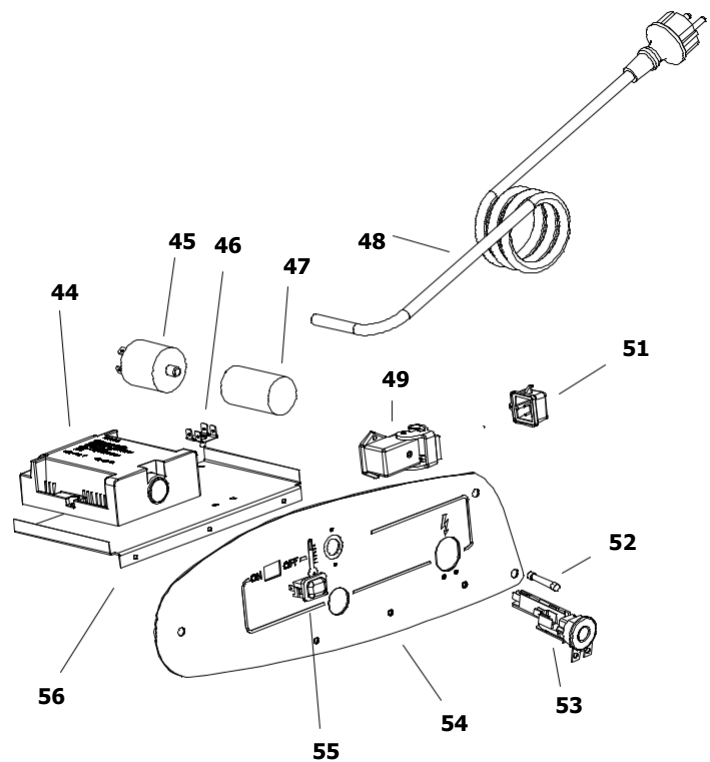

BV 77 MODEL 2012

UNIT 1

ILLUSTRATED PARTS BREAKDOWN

From Serial Number: 32800180

Edizione 2012
Rev. A

BV 77 MODEL 2012

UNIT 2

ILLUSTRATED PARTS BREAKDOWN

From Serial Number: 32800180

Rev. A - May 2012

Pos.	Code NR	Description
1	4032.832	UPPER SHELL
2	4032.840	CHIMNEY
3	4032.836	GRID
4	4032.815	MOTOR
5	4032.835	MOTOR BRACKET
6	4032.814	FAN
7	4032.808	AIR FLAP
8	4032.838	OUTLET AIR CONE
9	4033.081	COMBUSTION CHAMBER
10	4032.834	LOWER SHELL
11	4104.170	CLIP NUT
12	4032.845	FUEL LEVEL PROBE
13	4032.811	HANDLES
14	4032.813	DRAIN PLUG
15	4032.809	AXLE
16	4111.480	WHEEL PLUG
17	4111.072	WHEEL HOLDER
18	4032.094	WHEEL
19	4033.037	TANK
20	4032.545	AIR REGULATION FLAP
21	4032.455	SCREW
22	4032.454	CAGE NUT
23	4031.536	NOZZLE
24	4110.363	SCREW
25	4110.393	WASHER
26	4033.123	BIFILAR ELECTRODE
27	4033.042	BURNER FLANGE
28	4033.022	PHOTOCELL
29	4033.187	OIL SUPPLY PIPE
30	4033.198	ELBOW
31	4032.883	LIMIT THERMOSTAT
32	4032.885	HT CABLE
33	4111.081	COUPLING

Pos.	Code NR	Description
34	4032.789	PUMP
35	4161.501	NIPPLES
36	4032.905	POWER CORD SOLENOID SPOOL
37	4032.906	FITTING 1/4"
38	4032.947	CABLE PROTECTION
39	4110.356	FUEL FILTER
40	4110.355	FUEL LINE TANKPUMP
41	4033.038	FUEL PIPE PUMPTANK
42	4100.541	RUBBER BUSHING
43	4110.032	FUEL LINE
44	4033.017	IGNITION CONTROL ASSEMBLY
45	4032.771	POWER LINE RFI FILTER
46	4160.639	POP RIVET WITH TERMIN. 4 WAY
47	4032.816	CAPACITOR 6,3 µf
48	4111.153	POWER CORD
49	4111.119	THERMOSTAT SOCKET
51	4162.467	CAP FOR THERMOSTAT SOCKET
52	4032.850	FUSE (6,3X32) 15A
53	4111.038	STRAIN RELIEF
54	4032.823	ELECTR. COMPONENTS PANEL
55	4100.667	ON/OFF SWITCH
56	4032.897	ELECTR. COMPONENTS BASE
57	4110.394	WASHER