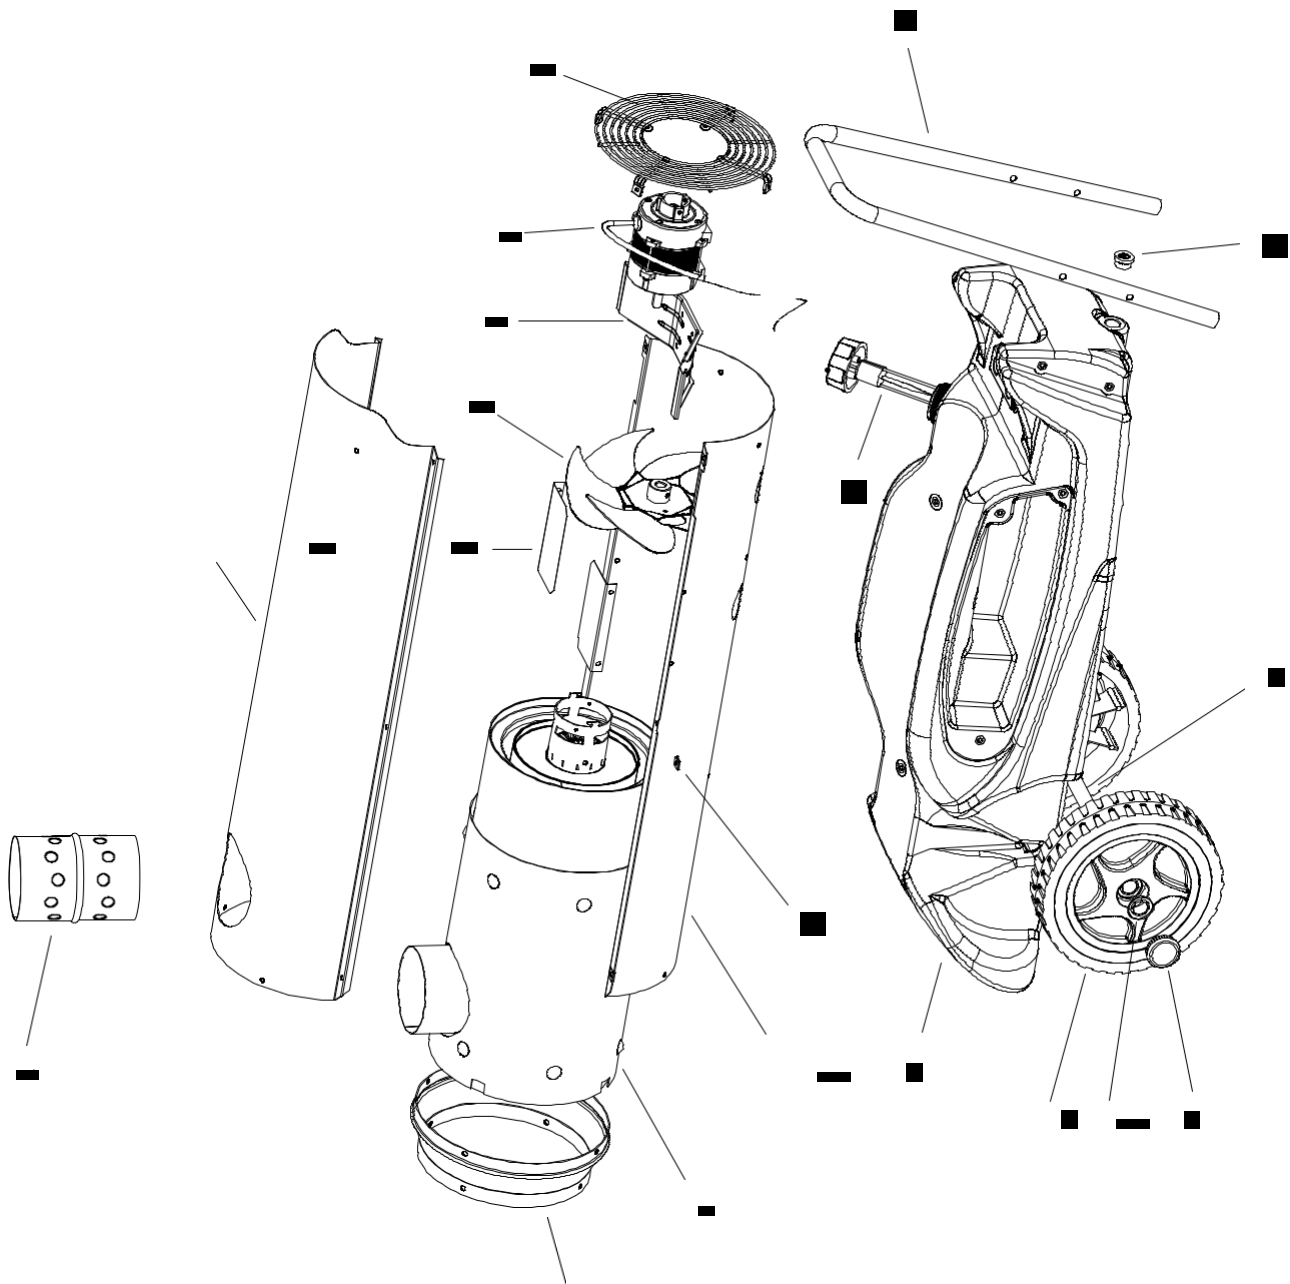

BV 77 MODEL 2012

UNIT 1

ILLUSTRATED PARTS BREAKDOWN

From Serial Number: 32800180

Edizione 2012
Rev. A

BV 77 MODEL 2012

UNIT 2

ILLUSTRATED PARTS BREAKDOWN

From Serial Number: 32800180

Rev. A - May 2012

Pos.	Code NR	Description
1	4032.832	UPPER SHELL
2	4032.840	CHIMNEY
3	4032.836	GRID
4	4032.815	MOTOR
5	4032.835	MOTOR BRACKET
6	4032.814	FAN
7	4032.808	AIR FLAP
8	4032.838	OUTLET AIR CONE
9	4033.081	COMBUSTION CHAMBER
10	4032.834	LOWER SHELL
11	4104.170	CLIP NUT
12	4032.845	FUEL LEVEL PROBE
13	4032.811	HANDLES
14	4032.813	DRAIN PLUG
15	4032.809	AXLE
16	4111.480	WHEEL PLUG
17	4111.072	WHEEL HOLDER
18	4032.094	WHEEL
19	4033.037	TANK
20	4032.545	AIR REGULATION FLAP
21	4032.455	SCREW
22	4032.454	CAGE NUT
23	4031.536	NOZZLE
24	4110.363	SCREW
25	4110.393	WASHER
26	4033.123	BIFILAR ELECTRODE
27	4033.042	BURNER FLANGE
28	4033.022	PHOTOCELL
29	4033.187	OIL SUPPLY PIPE
30	4033.198	ELBOW
31	4032.883	LIMIT THERMOSTAT
32	4032.885	HT CABLE
33	4111.081	COUPLING

Pos.	Code NR	Description
34	4032.789	PUMP
35	4161.501	NIPPLES
36	4032.905	POWER CORD SOLENOID SPOOL
37	4032.906	FITTING 1/4"
38	4032.947	CABLE PROTECTION
39	4110.356	FUEL FILTER
40	4110.355	FUEL LINE TANKPUMP
41	4033.038	FUEL PIPE PUMPTANK
42	4100.541	RUBBER BUSHING
43	4110.032	FUEL LINE
44	4033.017	IGNITION CONTROL ASSEMBLY
45	4032.771	POWER LINE RFI FILTER
46	4160.639	POP RIVET WITH TERMIN. 4 WAY
47	4032.816	CAPACITOR 6,3 µf
48	4111.153	POWER CORD
49	4111.119	THERMOSTAT SOCKET
51	4162.467	CAP FOR THERMOSTAT SOCKET
52	4032.850	FUSE (6,3X32) 15A
53	4111.038	STRAIN RELIEF
54	4032.823	ELECTR. COMPONENTS PANEL
55	4100.667	ON/OFF SWITCH
56	4032.897	ELECTR. COMPONENTS BASE
57	4110.394	WASHER