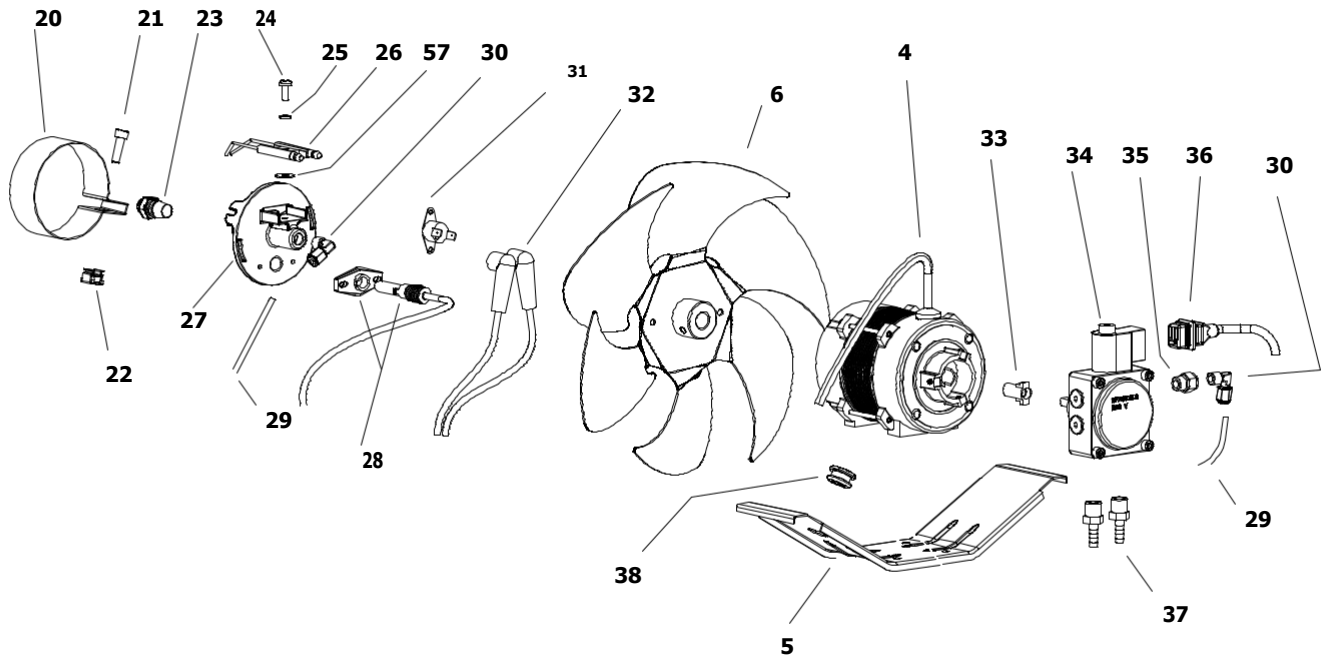

BV 77 MODEL 2012

UNIT 1

ILLUSTRATED PARTS BREAKDOWN

From Serial Number: 32800180

Edizione 2012
Rev. A

BV 77 MODEL 2012

UNIT 2

ILLUSTRATED PARTS BREAKDOWN

From Serial Number: 32800180

Rev. A - May 2012

Pos.	Code NR	Description
1	4032.832	UPPER SHELL
2	4032.840	CHIMNEY
3	4032.836	GRID
4	4032.815	MOTOR
5	4032.835	MOTOR BRACKET
6	4032.814	FAN
7	4032.808	AIR FLAP
8	4032.838	OUTLET AIR CONE
9	4033.081	COMBUSTION CHAMBER
10	4032.834	LOWER SHELL
11	4104.170	CLIP NUT
12	4032.845	FUEL LEVEL PROBE
13	4032.811	HANDLES
14	4032.813	DRAIN PLUG
15	4032.809	AXLE
16	4111.480	WHEEL PLUG
17	4111.072	WHEEL HOLDER
18	4032.094	WHEEL
19	4033.037	TANK
20	4032.545	AIR REGULATION FLAP
21	4032.455	SCREW
22	4032.454	CAGE NUT
23	4031.536	NOZZLE
24	4110.363	SCREW
25	4110.393	WASHER
26	4033.123	BIFILAR ELECTRODE
27	4033.042	BURNER FLANGE
28	4033.022	PHOTOCELL
29	4033.187	OIL SUPPLY PIPE
30	4033.198	ELBOW
31	4032.883	LIMIT THERMOSTAT
32	4032.885	HT CABLE
33	4111.081	COUPLING

Pos.	Code NR	Description
34	4032.789	PUMP
35	4161.501	NIPPLES
36	4032.905	POWER CORD SOLENOID SPOOL
37	4032.906	FITTING 1/4"
38	4032.947	CABLE PROTECTION
39	4110.356	FUEL FILTER
40	4110.355	FUEL LINE TANKPUMP
41	4033.038	FUEL PIPE PUMPTANK
42	4100.541	RUBBER BUSHING
43	4110.032	FUEL LINE
44	4033.017	IGNITION CONTROL ASSEMBLY
45	4032.771	POWER LINE RFI FILTER
46	4160.639	POP RIVET WITH TERMIN. 4 WAY
47	4032.816	CAPACITOR 6,3 µf
48	4111.153	POWER CORD
49	4111.119	THERMOSTAT SOCKET
51	4162.467	CAP FOR THERMOSTAT SOCKET
52	4032.850	FUSE (6,3X32) 15A
53	4111.038	STRAIN RELIEF
54	4032.823	ELECTR. COMPONENTS PANEL
55	4100.667	ON/OFF SWITCH
56	4032.897	ELECTR. COMPONENTS BASE
57	4110.394	WASHER