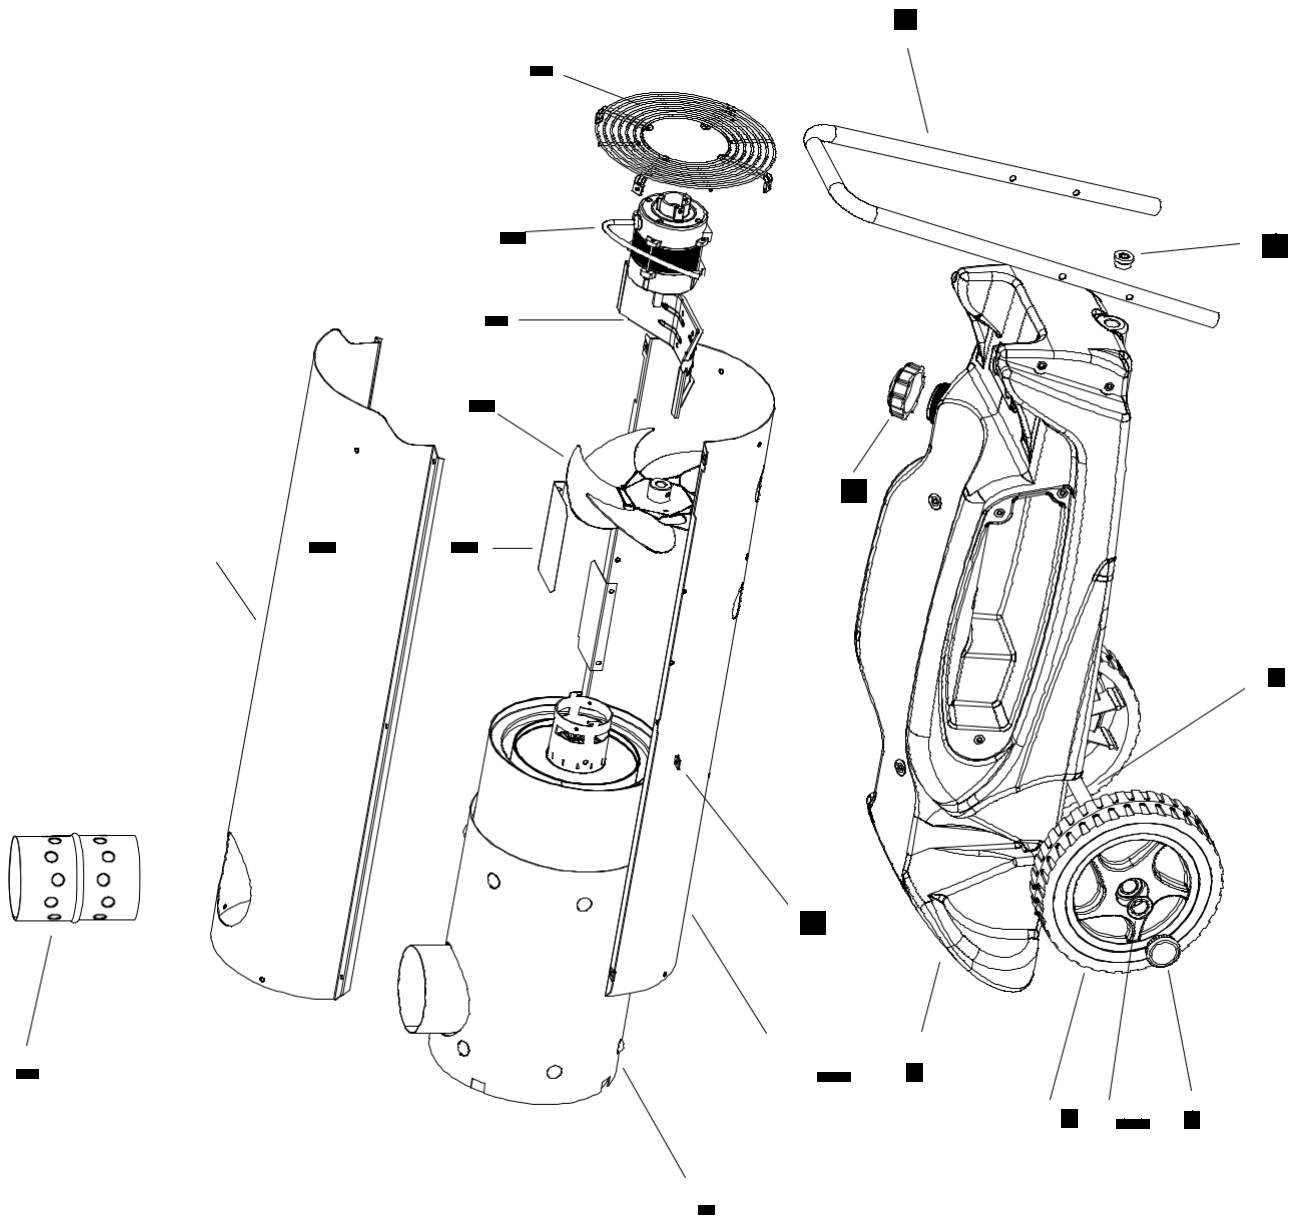

BV 69 MODEL 2012

UNIT 1

ILLUSTRATED PARTS BREAKDOWN

From Serial Number: 32800180

Edizione 2012
Rev. A

BV 69 MODEL 2012

UNIT 2

ILLUSTRATED PARTS BREAKDOWN

From Serial Number: 32800180

Rev. A - May 2012

Pos.	Code NR	Description
1	4032.832	UPPER SHELL
2	4032.840	CHIMNEY
3	4032.836	GRID
4	4032.815	MOTOR
5	4032.835	MOTOR BRACKET
6	4032.814	FAN
7	4032.808	AIR FLAP
9	4033.081	COMBUSTION CHAMBER
10	4032.834	LOWER SHELL
11	4104.170	CLIP NUT
12	4032.846	FUEL TANK CAP
13	4032.811	HANDLES
14	4032.813	DRAIN PLUG
15	4032.809	AXLE
16	4111.480	WHEEL PLUG
17	4111.072	WHEEL HOLDER
18	4032.094	WHEEL
19	4033.037	TANK
20	4032.545	AIR REGULATION FLAP
21	4032.455	SCREW
22	4032.454	CAGE NUT
23	4031.536	NOZZLE
24	4110.363	SCREW
25	4110.393	WASHER
26	4033.123	BIFILAR ELECTRODE
27	4033.042	BURNER FLANGE
28	4033.022	PHOTOCELL
29	4033.187	OIL SUPPLY PIPE
30	4033.198	ELBOW
31	4032.883	LIMIT THERMOSTAT
32	4032.885	HT CABLE
33	4111.081	COUPLING
34	4032.789	PUMP

Pos.	Code NR	Description
35	4161.501	NIPPLES
36	4032.905	POWER CORD SOLENOID SPOOL
37	4032.906	FITTING 1/4"
38	4032.947	CABLE PROTECTION
39	4110.356	FUEL FILTER
40	4110.355	FUEL LINE TANKPUMP
41	4033.038	FUEL PIPE PUMPTANK
42	4100.541	RUBBER BUSHING
43	4110.032	FUEL LINE
44	4033.017	IGNITION CONTROL ASSEMBLY
45	4032.771	POWER LINE RFI FILTER
46	4160.639	POP RIVET WITH TERMIN. 4 WAY
47	4032.816	CAPACITOR 6,3 µf
48	4111.153	POWER CORD
49	4032.850	FUSE (6,3X32) 15A
50	4111.038	STRAIN RELIEF
51	4032.869	ELECTR. COMPONENTS PANEL
52	4100.667	ON/OFF SWITCH
53	4032.897	ELECTR. COMPONENTS BASE
54	4110.394	WASHER