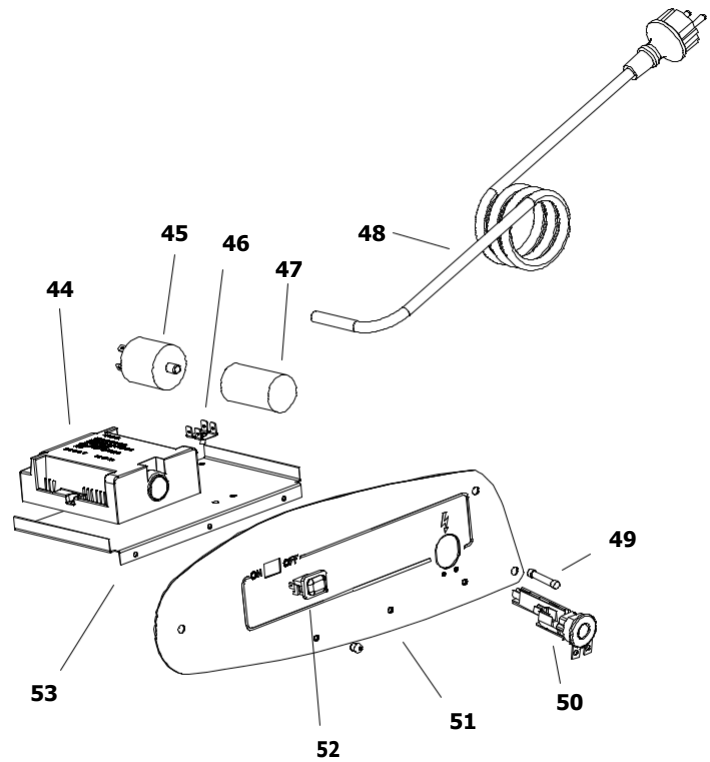

BV 69 MODEL 2012

UNIT 1

ILLUSTRATED PARTS BREAKDOWN

From Serial Number: 32800180

Edizione 2012
Rev. A

BV 69 MODEL 2012

UNIT 2

ILLUSTRATED PARTS BREAKDOWN

From Serial Number: 32800180

Rev. A - May 2012

Pos.	Code NR	Description
1	4032.832	UPPER SHELL
2	4032.840	CHIMNEY
3	4032.836	GRID
4	4032.815	MOTOR
5	4032.835	MOTOR BRACKET
6	4032.814	FAN
7	4032.808	AIR FLAP
9	4033.081	COMBUSTION CHAMBER
10	4032.834	LOWER SHELL
11	4104.170	CLIP NUT
12	4032.846	FUEL TANK CAP
13	4032.811	HANDLES
14	4032.813	DRAIN PLUG
15	4032.809	AXLE
16	4111.480	WHEEL PLUG
17	4111.072	WHEEL HOLDER
18	4032.094	WHEEL
19	4033.037	TANK
20	4032.545	AIR REGULATION FLAP
21	4032.455	SCREW
22	4032.454	CAGE NUT
23	4031.536	NOZZLE
24	4110.363	SCREW
25	4110.393	WASHER
26	4033.123	BIFILAR ELECTRODE
27	4033.042	BURNER FLANGE
28	4033.022	PHOTOCELL
29	4033.187	OIL SUPPLY PIPE
30	4033.198	ELBOW
31	4032.883	LIMIT THERMOSTAT
32	4032.885	HT CABLE
33	4111.081	COUPLING
34	4032.789	PUMP

Pos.	Code NR	Description
35	4161.501	NIPPLES
36	4032.905	POWER CORD SOLENOID SPOOL
37	4032.906	FITTING 1/4"
38	4032.947	CABLE PROTECTION
39	4110.356	FUEL FILTER
40	4110.355	FUEL LINE TANKPUMP
41	4033.038	FUEL PIPE PUMPTANK
42	4100.541	RUBBER BUSHING
43	4110.032	FUEL LINE
44	4033.017	IGNITION CONTROL ASSEMBLY
45	4032.771	POWER LINE RFI FILTER
46	4160.639	POP RIVET WITH TERMIN. 4 WAY
47	4032.816	CAPACITOR 6,3 µf
48	4111.153	POWER CORD
49	4032.850	FUSE (6,3X32) 15A
50	4111.038	STRAIN RELIEF
51	4032.869	ELECTR. COMPONENTS PANEL
52	4100.667	ON/OFF SWITCH
53	4032.897	ELECTR. COMPONENTS BASE
54	4110.394	WASHER