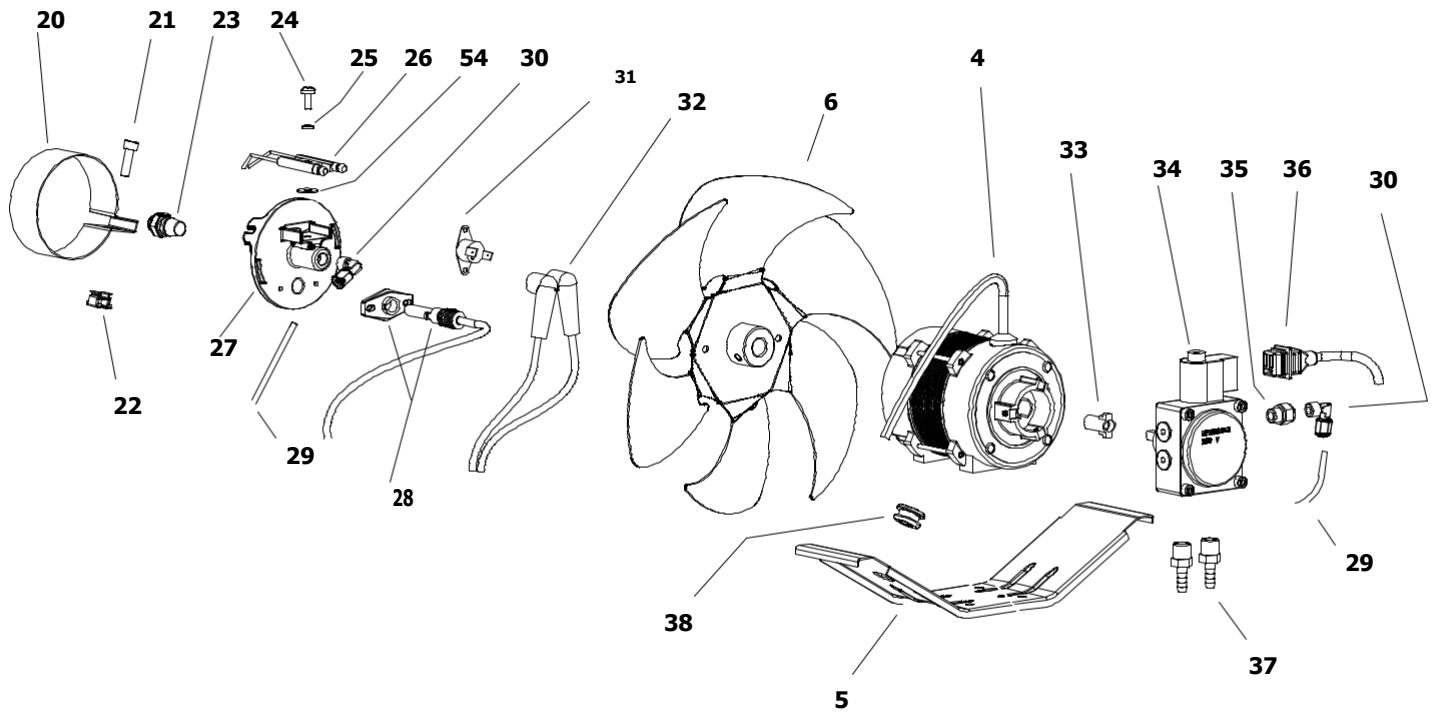

BV 69 MODEL 2012

UNIT 1

ILLUSTRATED PARTS BREAKDOWN

From Serial Number: 32800180

Edizione 2012
Rev. A

BV 69 MODEL 2012

UNIT 2

ILLUSTRATED PARTS BREAKDOWN

From Serial Number: 32800180

Rev. A - May 2012

Pos.	Code NR	Description
1	4032.832	UPPER SHELL
2	4032.840	CHIMNEY
3	4032.836	GRID
4	4032.815	MOTOR
5	4032.835	MOTOR BRACKET
6	4032.814	FAN
7	4032.808	AIR FLAP
9	4033.081	COMBUSTION CHAMBER
10	4032.834	LOWER SHELL
11	4104.170	CLIP NUT
12	4032.846	FUEL TANK CAP
13	4032.811	HANDLES
14	4032.813	DRAIN PLUG
15	4032.809	AXLE
16	4111.480	WHEEL PLUG
17	4111.072	WHEEL HOLDER
18	4032.094	WHEEL
19	4033.037	TANK
20	4032.545	AIR REGULATION FLAP
21	4032.455	SCREW
22	4032.454	CAGE NUT
23	4031.536	NOZZLE
24	4110.363	SCREW
25	4110.393	WASHER
26	4033.123	BIFILAR ELECTRODE
27	4033.042	BURNER FLANGE
28	4033.022	PHOTOCELL
29	4033.187	OIL SUPPLY PIPE
30	4033.198	ELBOW
31	4032.883	LIMIT THERMOSTAT
32	4032.885	HT CABLE
33	4111.081	COUPLING
34	4032.789	PUMP

Pos.	Code NR	Description
35	4161.501	NIPPLES
36	4032.905	POWER CORD SOLENOID SPOOL
37	4032.906	FITTING 1/4"
38	4032.947	CABLE PROTECTION
39	4110.356	FUEL FILTER
40	4110.355	FUEL LINE TANKPUMP
41	4033.038	FUEL PIPE PUMPTANK
42	4100.541	RUBBER BUSHING
43	4110.032	FUEL LINE
44	4033.017	IGNITION CONTROL ASSEMBLY
45	4032.771	POWER LINE RFI FILTER
46	4160.639	POP RIVET WITH TERMIN. 4 WAY
47	4032.816	CAPACITOR 6,3 µf
48	4111.153	POWER CORD
49	4032.850	FUSE (6,3X32) 15A
50	4111.038	STRAIN RELIEF
51	4032.869	ELECTR. COMPONENTS PANEL
52	4100.667	ON/OFF SWITCH
53	4032.897	ELECTR. COMPONENTS BASE
54	4110.394	WASHER