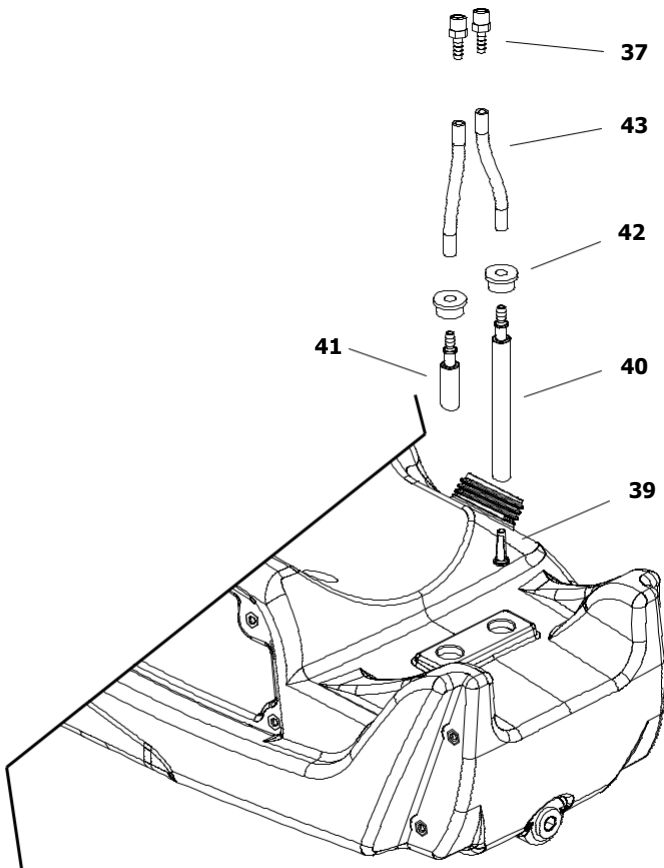

BV 69 MODEL 2012

UNIT 1

ILLUSTRATED PARTS BREAKDOWN

From Serial Number: 32800180

Edizione 2012
Rev. A

BV 69 MODEL 2012

UNIT 2

ILLUSTRATED PARTS BREAKDOWN

From Serial Number: 32800180

Rev. A - May 2012

Pos.	Code NR	Description
1	4032.832	UPPER SHELL
2	4032.840	CHIMNEY
3	4032.836	GRID
4	4032.815	MOTOR
5	4032.835	MOTOR BRACKET
6	4032.814	FAN
7	4032.808	AIR FLAP
9	4033.081	COMBUSTION CHAMBER
10	4032.834	LOWER SHELL
11	4104.170	CLIP NUT
12	4032.846	FUEL TANK CAP
13	4032.811	HANDLES
14	4032.813	DRAIN PLUG
15	4032.809	AXLE
16	4111.480	WHEEL PLUG
17	4111.072	WHEEL HOLDER
18	4032.094	WHEEL
19	4033.037	TANK
20	4032.545	AIR REGULATION FLAP
21	4032.455	SCREW
22	4032.454	CAGE NUT
23	4031.536	NOZZLE
24	4110.363	SCREW
25	4110.393	WASHER
26	4033.123	BIFILAR ELECTRODE
27	4033.042	BURNER FLANGE
28	4033.022	PHOTOCELL
29	4033.187	OIL SUPPLY PIPE
30	4033.198	ELBOW
31	4032.883	LIMIT THERMOSTAT
32	4032.885	HT CABLE
33	4111.081	COUPLING
34	4032.789	PUMP

Pos.	Code NR	Description
35	4161.501	NIPPLES
36	4032.905	POWER CORD SOLENOID SPOOL
37	4032.906	FITTING 1/4"
38	4032.947	CABLE PROTECTION
39	4110.356	FUEL FILTER
40	4110.355	FUEL LINE TANKPUMP
41	4033.038	FUEL PIPE PUMPTANK
42	4100.541	RUBBER BUSHING
43	4110.032	FUEL LINE
44	4033.017	IGNITION CONTROL ASSEMBLY
45	4032.771	POWER LINE RFI FILTER
46	4160.639	POP RIVET WITH TERMIN. 4 WAY
47	4032.816	CAPACITOR 6,3 µf
48	4111.153	POWER CORD
49	4032.850	FUSE (6,3X32) 15A
50	4111.038	STRAIN RELIEF
51	4032.869	ELECTR. COMPONENTS PANEL
52	4100.667	ON/OFF SWITCH
53	4032.897	ELECTR. COMPONENTS BASE
54	4110.394	WASHER