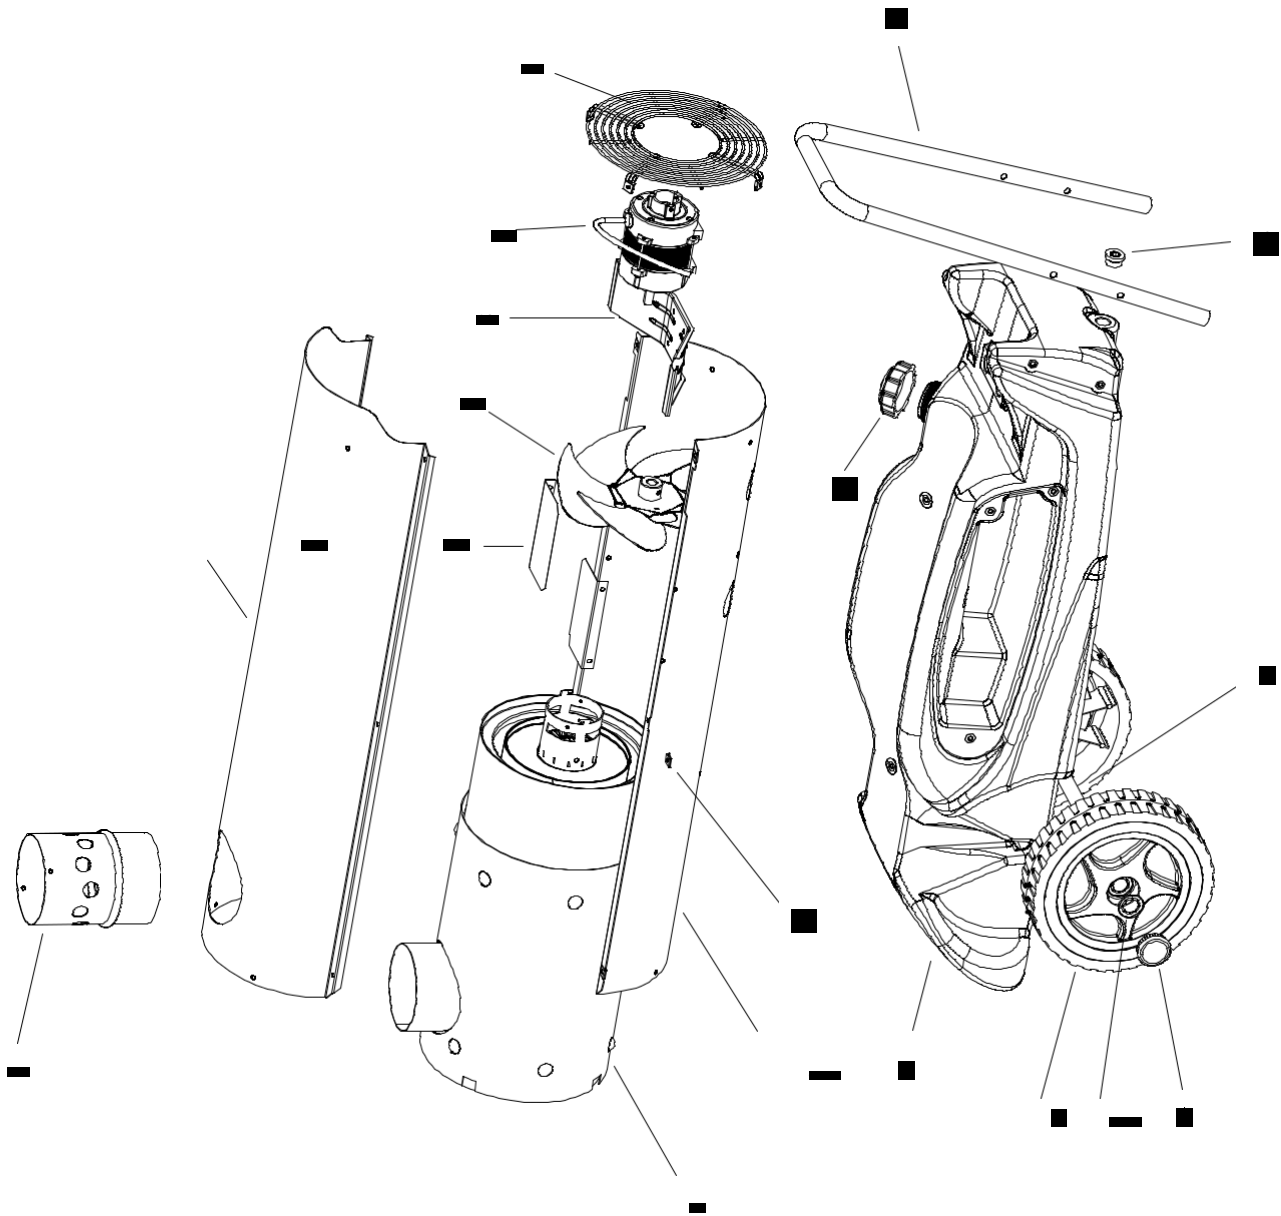

BV 69 2011 MODEL

UNIT 1

ILLUSTRATED PARTS BREAKDOWN

From Serial Number: 30803432

Edizione 2011
Rev. A

From Serial Number: 30803432

Edizione 2011
Rev. A

Pos.	Code NR	Description
1	4032.832	UPPER SHELL
2	4032.840	CHIMNEY
3	4032.836	GRID
4	4032.815	MOTOR
5	4032.835	MOTOR BRACKET
6	4032.814	FAN
7	4032.808	AIR FLAP
9	4033.081	COMBUSTION CHAMBER
10	4032.834	LOWER SHELL
11	4104.170	CLIP NUT
12	4032.846	FUEL TANK CAP
13	4032.811	HANDLES
14	4032.813	DRAIN PLUG
15	4032.809	AXLE
16	4111.480	WHEEL PLUG
17	4111.072	WHEEL HOLDER
18	4032.094	WHEEL
19	4033.037	TANK
20	4032.545	AIR REGULATION FLAP
21	4032.455	SCREW
22	4032.454	CAGE NUT
23	4031.536	NOZZLE
24	4110.363	SCREW
25	4110.393	WASHER
26	4032.396	BIFILAR ELECTRODE
27	4110.394	WASHER
28	4033.022	PHOTOCELL
29	4032.854	OIL SUPPLY PIPE
30	4161.140	ELBOW
31	4032.883	LIMIT THERMOSTAT
32	4032.885	HT CABLE
33	4111.081	COUPLING
34	4032.789	PUMP

Pos.	Code NR	Description
35	4161.501	NIPPLES
36	4032.905	POWER CORD SOLENOID SPOOL
37	4032.906	FITTING 1/4"
38	4032.947	CABLE PROTECTION
39	4110.356	FUEL FILTER
40	4110.355	FUEL LINE TANK-PUMP
41	4033.038	FUEL PIPE PUMP-TANK
42	4100.541	RUBBER BUSHING
43	4110.032	FUEL LINE
44	4033.017	IGNITION CONTROL ASSEMBLY
45	4032.771	POWER LINE RFI FILTER
46	4160.639	POP RIVET WITH TERMIN. 4 WAY
47	4032.816	CAPACITOR 6,3 μ F
48	4111.153	POWER CORD
49	4032.850	FUSE (6,3X32) 15A
50	4111.038	STRAIN RELIEF
51	4032.869	ELECTR. COMPONENTS PANEL
52	4100.667	ON/OFF SWITCH
53	4032.897	ELECTR. COMPONENTS BASE
54	4033.042	BURNER FLANGE