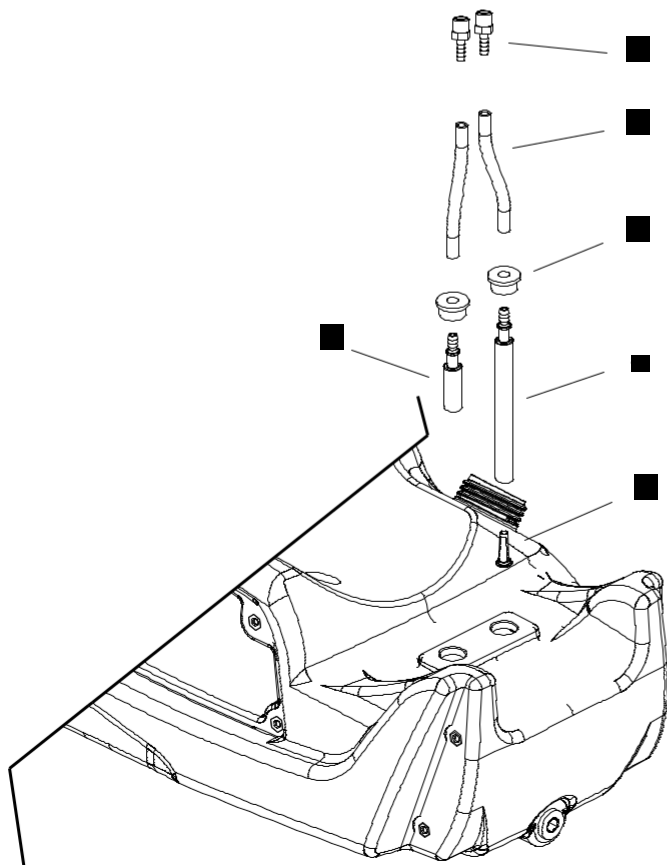

BV 69 2011 MODEL

UNIT 1

ILLUSTRATED PARTS BREAKDOWN

From Serial Number: 30803432

Edizione 2011
Rev. A

From Serial Number: 30803432

Edizione 2011
Rev. A

Pos.	Code NR	Description
1	4032.832	UPPER SHELL
2	4032.840	CHIMNEY
3	4032.836	GRID
4	4032.815	MOTOR
5	4032.835	MOTOR BRACKET
6	4032.814	FAN
7	4032.808	AIR FLAP
9	4033.081	COMBUSTION CHAMBER
10	4032.834	LOWER SHELL
11	4104.170	CLIP NUT
12	4032.846	FUEL TANK CAP
13	4032.811	HANDLES
14	4032.813	DRAIN PLUG
15	4032.809	AXLE
16	4111.480	WHEEL PLUG
17	4111.072	WHEEL HOLDER
18	4032.094	WHEEL
19	4033.037	TANK
20	4032.545	AIR REGULATION FLAP
21	4032.455	SCREW
22	4032.454	CAGE NUT
23	4031.536	NOZZLE
24	4110.363	SCREW
25	4110.393	WASHER
26	4032.396	BIFILAR ELECTRODE
27	4110.394	WASHER
28	4033.022	PHOTOCELL
29	4032.854	OIL SUPPLY PIPE
30	4161.140	ELBOW
31	4032.883	LIMIT THERMOSTAT
32	4032.885	HT CABLE
33	4111.081	COUPLING
34	4032.789	PUMP

Pos.	Code NR	Description
35	4161.501	NIPPLES
36	4032.905	POWER CORD SOLENOID SPOOL
37	4032.906	FITTING 1/4"
38	4032.947	CABLE PROTECTION
39	4110.356	FUEL FILTER
40	4110.355	FUEL LINE TANK-PUMP
41	4033.038	FUEL PIPE PUMP-TANK
42	4100.541	RUBBER BUSHING
43	4110.032	FUEL LINE
44	4033.017	IGNITION CONTROL ASSEMBLY
45	4032.771	POWER LINE RFI FILTER
46	4160.639	POP RIVET WITH TERMIN. 4 WAY
47	4032.816	CAPACITOR 6,3 μ F
48	4111.153	POWER CORD
49	4032.850	FUSE (6,3X32) 15A
50	4111.038	STRAIN RELIEF
51	4032.869	ELECTR. COMPONENTS PANEL
52	4100.667	ON/OFF SWITCH
53	4032.897	ELECTR. COMPONENTS BASE
54	4033.042	BURNER FLANGE