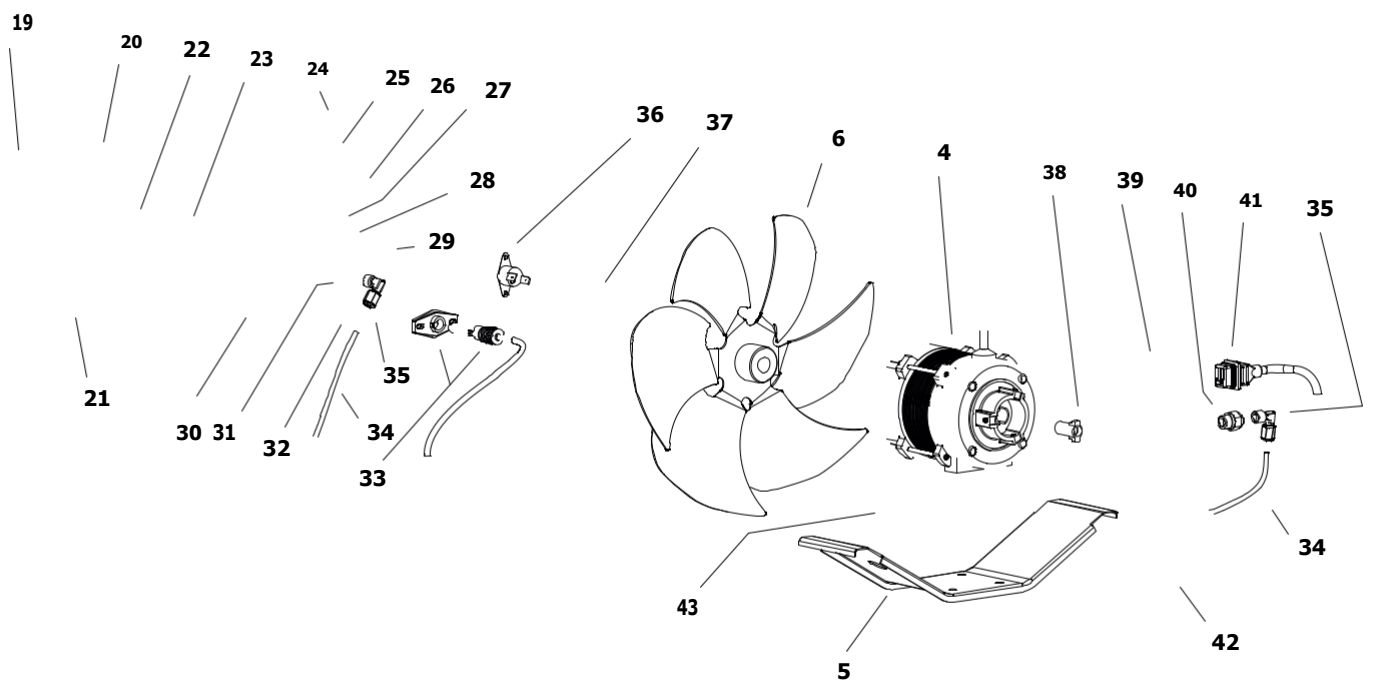

MODEL BV69 E

UNIT 2

ILLUSTRATED PARTS BREAKDOWN

Edizione 2010
Rev. A

MODEL BV 69

Pos.	Code NR	Description
1	S/R	UPPER SHELL
2	4032.840	CHIMNEY
3	4032.836	GRID
4	4032.815	MOTOR
5	4032.835	MOTOR BRACKET
6	4032.814	FAN
7	4032.808	AIR FLAP
8	4032.790	COMBUSTION CHAMBER
9	S/R	LOWER SHELL
10	4104.170	CLIP NUT
11	4032.846	FUEL TANK CAP
12	4032.811	HANDLES
13	4032.813	DRAIN PLUG
14	4032.809	AXLE
15	4111.480	WHEEL PLUG
16	4111.072	WHEEL HOLDER
17	4032.094	WHEEL
18	4033.037	TANK
19	4032.545	AIR REGULATION FLAP
20	4032.455	SCREW
21	4032.454	CAGE NUT
22	4031.536	NOZZLE
23	4032.786	NOZZLE SUPPORT
24	4160.601	SCREW
25	4110.393	WASHER
26	4032.396	BIFILAR ELECTRODE
27	4110.394	WASHER
28	4032.398	ELECTRODE BRACKET
29	4161.434	SCREW 4,2X9,5
30	4032.397	BURNER FLANGE
31	4032.407	NUT M14X6
32	4032.406	PHOTOCELL SUPPORT
33	4033.022	PHOTOCELL
34	4032.854	OIL SUPPLY PIPE
35	4161.140	ELBOW
36	4032.883	LIMIT THERMOSTAT
37	4032.885	HT CABLE
38	4111.081	COUPLING
39	4032.789	PUMP

MODEL BV 69

Pos.	Code NR	Description
40	4161.501	NIPPLES
41	4032.905	POWER CORD SOLENOID SPOOL
42	4032.906	FITTING 1/4"
43	4032.947	CABLE PROTECTION
44	4110.356	FUEL FILTER
45	4110.355	FUEL LINE TANKPUMP
46	4033.038	FUEL PIPE PUMPTANK
47	4100.541	RUBBER BUSHING
48	4110.032	FUEL LINE
49	4033.017	IGNITION CONTROL ASSEMBLY
50	4032.771	POWER LINE RFI FILTER
51	4160.639	POP RIVET WITH TERMIN. 4 WAY
52	4032.816	CAPACITOR 6,3 μ f
53	4111.153	POWER CORD
54	4032.850	FUSE (6,3X32) 15A
55	4111.038	STRAIN RELIEF
56	4032.869	ELECTR. COMPONENTS PANEL
57	4100.667	ON/OFF SWITCH
58	4032.897	ELECTR. COMPONENTS BASE