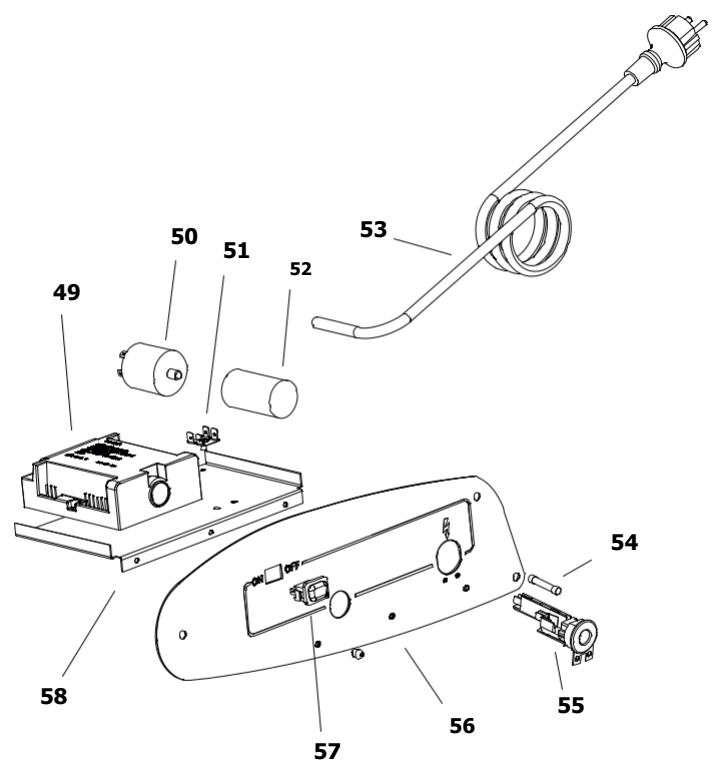

MODEL BV69 E

UNIT 2

ILLUSTRATED PARTS BREAKDOWN

Edizione 2010
Rev. A

MODEL BV 69

Pos.	Code NR	Description
1	S/R	UPPER SHELL
2	4032.840	CHIMNEY
3	4032.836	GRID
4	4032.815	MOTOR
5	4032.835	MOTOR BRACKET
6	4032.814	FAN
7	4032.808	AIR FLAP
8	4032.790	COMBUSTION CHAMBER
9	S/R	LOWER SHELL
10	4104.170	CLIP NUT
11	4032.846	FUEL TANK CAP
12	4032.811	HANDLES
13	4032.813	DRAIN PLUG
14	4032.809	AXLE
15	4111.480	WHEEL PLUG
16	4111.072	WHEEL HOLDER
17	4032.094	WHEEL
18	4033.037	TANK
19	4032.545	AIR REGULATION FLAP
20	4032.455	SCREW
21	4032.454	CAGE NUT
22	4031.536	NOZZLE
23	4032.786	NOZZLE SUPPORT
24	4160.601	SCREW
25	4110.393	WASHER
26	4032.396	BIFILAR ELECTRODE
27	4110.394	WASHER
28	4032.398	ELECTRODE BRACKET
29	4161.434	SCREW 4,2X9,5
30	4032.397	BURNER FLANGE
31	4032.407	NUT M14X6
32	4032.406	PHOTOCELL SUPPORT
33	4033.022	PHOTOCELL
34	4032.854	OIL SUPPLY PIPE
35	4161.140	ELBOW
36	4032.883	LIMIT THERMOSTAT
37	4032.885	HT CABLE
38	4111.081	COUPLING
39	4032.789	PUMP

MODEL BV 69

Pos.	Code NR	Description
40	4161.501	NIPPLES
41	4032.905	POWER CORD SOLENOID SPOOL
42	4032.906	FITTING 1/4"
43	4032.947	CABLE PROTECTION
44	4110.356	FUEL FILTER
45	4110.355	FUEL LINE TANKPUMP
46	4033.038	FUEL PIPE PUMPTANK
47	4100.541	RUBBER BUSHING
48	4110.032	FUEL LINE
49	4033.017	IGNITION CONTROL ASSEMBLY
50	4032.771	POWER LINE RFI FILTER
51	4160.639	POP RIVET WITH TERMIN. 4 WAY
52	4032.816	CAPACITOR 6,3 μ f
53	4111.153	POWER CORD
54	4032.850	FUSE (6,3X32) 15A
55	4111.038	STRAIN RELIEF
56	4032.869	ELECTR. COMPONENTS PANEL
57	4100.667	ON/OFF SWITCH
58	4032.897	ELECTR. COMPONENTS BASE