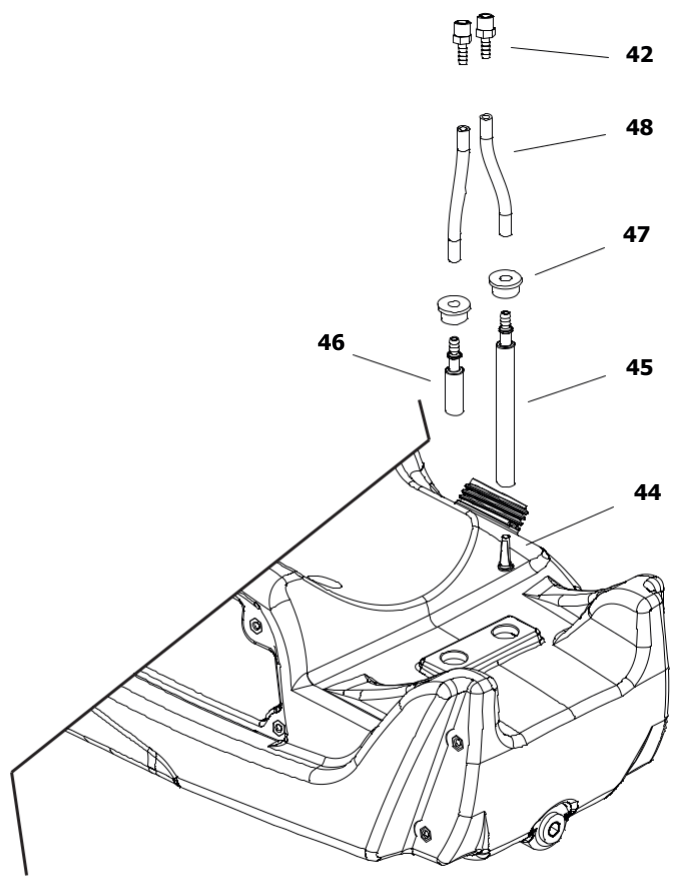

MODEL BV69 E

UNIT 2

ILLUSTRATED PARTS BREAKDOWN

Edizione 2010
Rev. A

MODEL BV 69

Pos.	Code NR	Description
1	S/R	UPPER SHELL
2	4032.840	CHIMNEY
3	4032.836	GRID
4	4032.815	MOTOR
5	4032.835	MOTOR BRACKET
6	4032.814	FAN
7	4032.808	AIR FLAP
8	4032.790	COMBUSTION CHAMBER
9	S/R	LOWER SHELL
10	4104.170	CLIP NUT
11	4032.846	FUEL TANK CAP
12	4032.811	HANDLES
13	4032.813	DRAIN PLUG
14	4032.809	AXLE
15	4111.480	WHEEL PLUG
16	4111.072	WHEEL HOLDER
17	4032.094	WHEEL
18	4033.037	TANK
19	4032.545	AIR REGULATION FLAP
20	4032.455	SCREW
21	4032.454	CAGE NUT
22	4031.536	NOZZLE
23	4032.786	NOZZLE SUPPORT
24	4160.601	SCREW
25	4110.393	WASHER
26	4032.396	BIFILAR ELECTRODE
27	4110.394	WASHER
28	4032.398	ELECTRODE BRACKET
29	4161.434	SCREW 4,2X9,5
30	4032.397	BURNER FLANGE
31	4032.407	NUT M14X6
32	4032.406	PHOTOCELL SUPPORT
33	4033.022	PHOTOCELL
34	4032.854	OIL SUPPLY PIPE
35	4161.140	ELBOW
36	4032.883	LIMIT THERMOSTAT
37	4032.885	HT CABLE
38	4111.081	COUPLING
39	4032.789	PUMP

MODEL BV 69

Pos.	Code NR	Description
40	4161.501	NIPPLES
41	4032.905	POWER CORD SOLENOID SPOOL
42	4032.906	FITTING 1/4"
43	4032.947	CABLE PROTECTION
44	4110.356	FUEL FILTER
45	4110.355	FUEL LINE TANKPUMP
46	4033.038	FUEL PIPE PUMPTANK
47	4100.541	RUBBER BUSHING
48	4110.032	FUEL LINE
49	4033.017	IGNITION CONTROL ASSEMBLY
50	4032.771	POWER LINE RFI FILTER
51	4160.639	POP RIVET WITH TERMIN. 4 WAY
52	4032.816	CAPACITOR 6,3 μ f
53	4111.153	POWER CORD
54	4032.850	FUSE (6,3X32) 15A
55	4111.038	STRAIN RELIEF
56	4032.869	ELECTR. COMPONENTS PANEL
57	4100.667	ON/OFF SWITCH
58	4032.897	ELECTR. COMPONENTS BASE